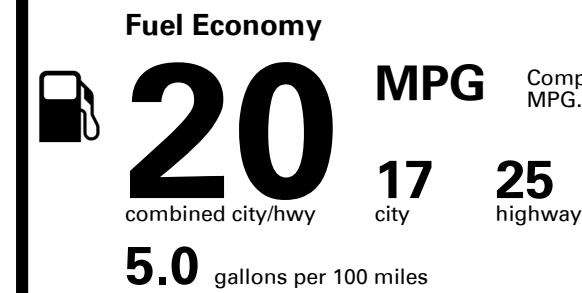

GENESIS WARRANTY

- 5-year/60,000-mile New Vehicle Warranty*
- 10-year/100,000-mile Powertrain Warranty*
- 7-year/Unlimited-mile Anti-perforation Warranty*
- Limited warranties, see dealer for details

Full Tank of Gas

Manufacturer's Suggested Retail Price: $46,650.00

ADDED FEATURES:

- ***Elite Package:** $1,450.00
  - Low Beam Assist
  - Rain-Sensing Wipers
  - Parking Distance Warning
  - Heated Steering Wheel
  - Ventilated Front Seats
  - Wireless Charging Pad
- **Accessories**
  - *Cargo Tray $150.00
  - *First Aid Kit $45.00
  - *Rear Bumper Appliqué $80.00

SOLD TO: PA702
GENESIS OF CONSHOHOCKEN
1208 RIDGE PIKE
CONSHOHOCKEN PA 19428

SHIPPED TO: PA702

Inland Freight & Handling : $995.00

VIN: KMTG74LE5LU057348	ENGINE: G6DPKA272235	EXTERIOR COLOR: VIK BLACK	INTERIOR/SEAT COLOR: GRAY/GRAY
MODEL: R0442AT5	PORT OF ENTRY: PH	TRANSPORT: TRUCK	ACCESSORY WEIGHT: 16 lbs./ 7 kgs.

TOTAL PRICE: $49,370.00

EMISSIONS:
This vehicle is certified to meet emission requirements in all 50 states

EPA DOT Fuel Economy and Environment

Compact Cars range from 14 to 113 MPG. The best vehicle rates 136 MPGe.

You spend $4,750
more in fuel costs over 5 years
compared to the average new vehicle.

Annual fuel cost $2,450

Fuel Economy & Greenhouse Gas Rating (tailpipe only)