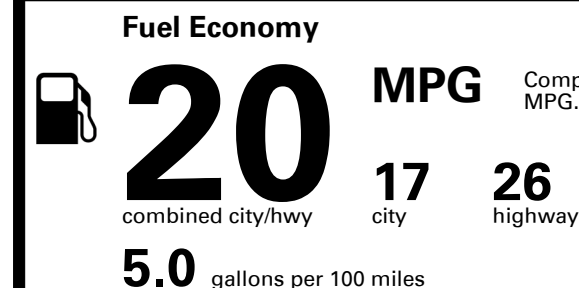

EMISSIONS:
 This vehicle is certified to meet emission requirements in all 50 states

Inland Freight & Handling : \$1,025.00

TOTAL PRICE: \$47,900.00

EPA DOT Fuel Economy and Environment

Gasoline Vehicle

Compact Cars range from 14 to 113 MPG. The best vehicle rates 141 MPGe.

You spend \$4,750 more in fuel costs over 5 years compared to the average new vehicle.

Annual fuel cost \$2,450

Fuel Economy & Greenhouse Gas Rating (tailpipe only)

Smog Rating (tailpipe only)

This vehicle emits 447 grams CO₂ per mile. The best emits 0 grams per mile (tailpipe only). Producing and distributing fuel also create emissions; learn more at fueleconomy.gov.