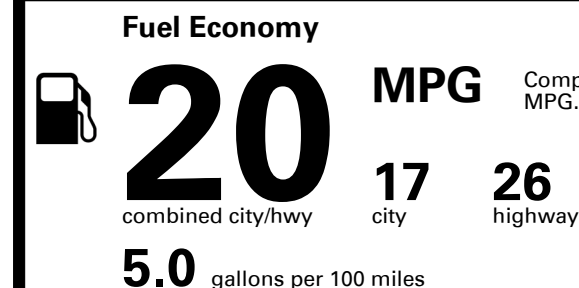

GENESIS WARRANTY

- 5-year/60,000-mile New Vehicle Warranty*
- 10-year/100,000-mile Powertrain Warranty*
- 7-year/Unlimited-mile Anti-perforation Warranty*
- Limited warranties, see dealer for details

Full Tank of Gas

Manufacturer's Suggested Retail Price: $46,200.00

ADDED FEATURES:

- *UYUNI WHITE(UYH) Paint $400.00
- Accessories
- *First Aid Kit $45.00
- *Illuminated Door Scuffs $395.00

SOLD TO: AZ703
EARNHARDT GENESIS OF GILBERT
3252 S. AUTO WAY
GILBERT AZ 85297

SHIPPED TO: AZ703

Inland Freight & Handling : $1,025.00

VIN: KMTG74LE3MU071377	ENGINE: G6DPLA467726	EXTERIOR COLOR: UYUNI WHITE	INTERIOR/SEAT COLOR: BLACK/BLACK
MODEL: R0442R65	PORT OF ENTRY: HU	TRANSPORT: TRUCK	ACCESSORY WEIGHT: 8 lbs./ 4 kgs.

TOTAL PRICE: $48,065.00

EMISSIONS:
This vehicle is certified to meet emission requirements in all 50 states

EPA DOT Fuel Economy and Environment

Gasoline Vehicle

Compact Cars range from 14 to 113 MPG. The best vehicle rates 141 MPGe.

You spend $4,750 more in fuel costs over 5 years compared to the average new vehicle.

Annual fuel cost $2,450

Fuel Economy & Greenhouse Gas Rating (tailpipe only)