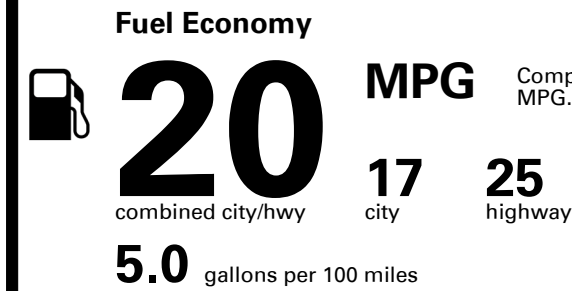

EMISSIONS:
This vehicle is certified to meet emission requirements in all 50 states

Inland Freight & Handling : \$1,025.00

TOTAL PRICE: \$49,970.00

273 A 2801CGRAND

EPA DOT Fuel Economy and Environment

Compact Cars range from 14 to 114 MPG. The best vehicle rates 141 MPGe.

You spend \$4,750
more in fuel costs over 5 years
compared to the average new vehicle.

Annual fuel cost \$2,450

Fuel Economy & Greenhouse Gas Rating (tailpipe only)

Smog Rating (tailpipe only)

This vehicle emits 457 grams CO₂ per mile. The best emits 0 grams per mile (tailpipe only). Producing and distributing fuel also create emissions; learn more at fueleconomy.gov.