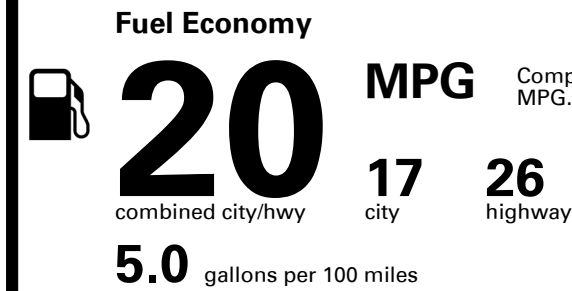

EPA DOT Fuel Economy and Environment

Gasoline Vehicle

Compact Cars range from 14 to 114 MPG. The best vehicle rates 141 MPGe.

You spend $4,750 more in fuel costs over 5 years compared to the average new vehicle.

Annual fuel cost $2,450

Fuel Economy & Greenhouse Gas Rating (tailpipe only)