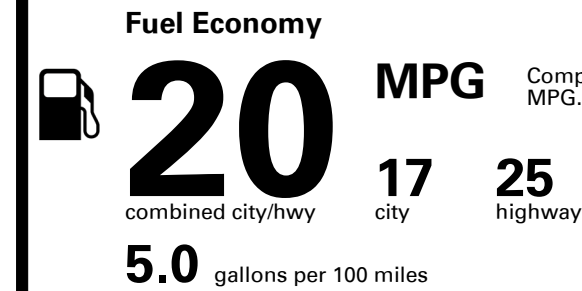

GENESIS WARRANTY

- 5-year/60,000-mile New Vehicle Warranty*
- 10-year/100,000-mile Powertrain Warranty*
- 7-year/Unlimited-mile Anti-perforation Warranty*
- Limited warranties, see dealer for details

Full Tank of Gas

Manufacturer's Suggested Retail Price: $48,200.00

ADDED FEATURES:

- *UYUNI WHITE(UYH) Paint $400.00
- Accessories
- *Cargo Tray $150.00
- *First Aid Kit $45.00
- *Rear Bumper Appliqué $80.00

SOLD TO: WI704
GENESIS OF WAUKESHA
1583 EAST MORELAND BOULEVARD
WAUKESHA WI 53186

SHIPPED TO: WI704

Inland Freight & Handling : $1,025.00

VIN: KMTG74LE1MU072804	ENGINE: G6DPLA490973	EXTERIOR COLOR: UYUNI WHITE	INTERIOR/SEAT COLOR: BROWN/BROWN
MODEL: R0442A65	PORT OF ENTRY: PT	TRANSPORT: TRUCK	ACCESSORY WEIGHT: 16 lbs./ 7 kgs.

TOTAL PRICE: $49,900.00

301 A 2741CMERID

EMISSIONS:
This vehicle is certified to meet emission requirements in all 50 states

EPA DOT Fuel Economy and Environment

Compact Cars range from 14 to 114 MPG. The best vehicle rates 141 MPGe.

You spend $4,750
more in fuel costs over 5 years compared to the average new vehicle.

Annual fuel cost $2,450