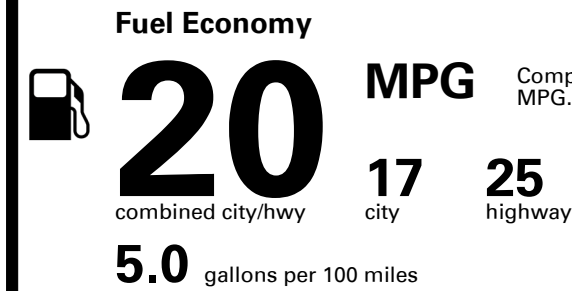

GENESIS WARRANTY

- 5-year/60,000-mile New Vehicle Warranty*
- 10-year/100,000-mile Powertrain Warranty*
- 7-year/Unlimited-mile Anti-perforation Warranty*
- Limited warranties, see dealer for details

Full Tank of Gas

Manufacturer's Suggested Retail Price: $48,200.00

ADDED FEATURES:

- *SAVILE SILVER(SSS) Paint $400.00
- Accessories
- *Cargo Tray $150.00
- *First Aid Kit $45.00

SOLD TO: IL709
GENESIS OF HIGHLAND PARK
490 SKOKIE VALLEY ROAD
HIGHLAND PARK IL 60035

SHIPPED TO: IL709

Inland Freight & Handling : $1,025.00

VIN: KMTG74LE1MU066484	ENGINE: G6DPLA384470	EXTERIOR COLOR: SAVILE SILVER	INTERIOR/SEAT COLOR: BLACK/BLACK
MODEL: R0442A65	PORT OF ENTRY: PT	TRANSPORT: TRUCK	ACCESSORY WEIGHT: 15 lbs./ 7 kgs.

TOTAL PRICE: $49,820.00

EMISSIONS:
This vehicle is certified to meet emission requirements in all 50 states

EPA DOT Fuel Economy and Environment

Gasoline Vehicle

Compact Cars range from 14 to 114 MPG. The best vehicle rates 141 MPGe.

You spend $4,750
more in fuel costs over 5 years
compared to the average new vehicle.

Annual fuel cost $2,450

Fuel Economy & Greenhouse Gas Rating (tailpipe only)