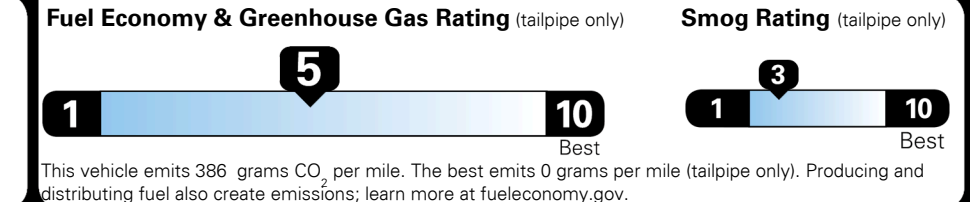

GENESIS WARRANTY

- 5-year/60,000-mile New Vehicle Warranty*
- 10-year/100,000-mile Powertrain Warranty*
- 7-year/Unlimited-mile Anti-perforation Warranty*
- Limited warranties, see dealer for details

Full Tank of Gas

Manufacturer's Suggested Retail Price: $38,000.00

ADDED FEATURES:

- *UYUNI WHITE(UYH) Paint $400.00
- Accessories
- *Cargo Tray $150.00
- *First Aid Kit $45.00
- *Rear Bumper Appliqué $85.00

SOLD TO: CT707
GENESIS OF FAIRFIELD
338 COMMERCE DRIVE
FAIRFIELD CT 06824

SHIPPED TO: CT707

VIN: KMTG64LAXMU076088	ENGINE: G4KLLA763996	EXTERIOR COLOR: UYUNI WHITE	INTERIOR/SEAT COLOR: BLACK/BLACK
MODEL: R0412A45	PORT OF ENTRY: PH	TRANSPORT: TRUCK	ACCESSORY WEIGHT: 16 lbs./ 7 kgs.

EMISSIONS:
This vehicle is certified to meet emission requirements in all 50 states

Inland Freight & Handling : $1,025.00

TOTAL PRICE: $39,705.00

329 A 3381QRCC

EPA DOT Fuel Economy and Environment

Gasoline Vehicle

Fuel Economy

23 MPG
combined city/hwy

20 city
27 highway

4.3 gallons per 100 miles

Compact Cars range from 14 to 114 MPG. The best vehicle rates 141 MPGe.

You spend $3,000
more in fuel costs over 5 years compared to the average new vehicle.

Annual fuel cost $2,100

Actual results will vary for many reasons, including driving conditions and how you drive and maintain your vehicle. The average new vehicle gets 27 MPG and costs $7,500 to fuel over 5 years. Cost estimates are based on 15,000 miles per year at $ 2.70 per gallon. MPGe is miles per gasoline gallon equivalent. Vehicle emissions are a significant cause of climate change and smog.

fueleconomy.gov
Calculate personalized estimates and compare vehicles

GOVERNMENT 5-STAR SAFETY RATINGS

This vehicle has not been rated by the government for overall vehicle score, frontal crash, side crash or rollover risk.

Source: National Highway Traffic Safety Administration (NHTSA).
www.safercar.gov or 1-888-327-4236

Manufacturer's suggested retail price includes manufacturer's recommended pre-delivery service. Gasoline license and title fees state and local taxes and dealer installed options and accessories are not included in the manufacturer's suggested retail price. This label has been affixed to this vehicle by Hyundai Motor America, pursuant to the requirements of 15 U.S.C. 1231 et seq. which prohibits its removal or alteration prior to delivery to the ultimate purchaser.

Scan this QR code for general model information and options

PARTS CONTENT INFORMATION

FOR VEHICLES IN THIS CARLINE: U.S./CANADIAN PARTS CONTENT: 4 %

MAJOR SOURCES OF FOREIGN PARTS CONTENT: KOREA: 79 % JAPAN: 3 %

FOR THIS VEHICLE: FINAL ASSEMBLY POINT: ULSAN, KOREA

COUNTRY OF ORIGIN:

ENGINE: KOREA TRANSMISSION: KOREA

Note: Parts content does not include final assembly, distribution, or other non-parts costs.