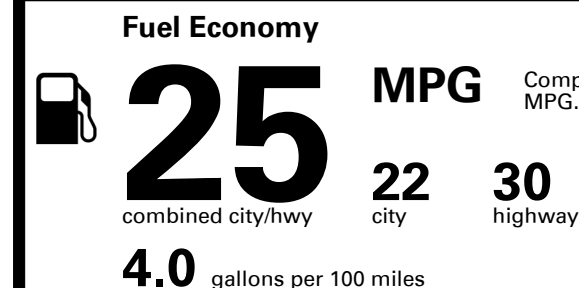

Inland Freight & Handling : \$1,025.00

TOTAL PRICE: \$37,700.00

323 A 3321KSFL

EPA DOT Fuel Economy and Environment

Gasoline Vehicle

Compact Cars range from 14 to 114 MPG. The best vehicle rates 141 MPGe.

You spend \$2,250 more in fuel costs over 5 years compared to the average new vehicle.

Annual fuel cost \$1,950

Fuel Economy & Greenhouse Gas Rating (tailpipe only)

Smog Rating (tailpipe only)

This vehicle emits 357 grams CO₂ per mile. The best emits 0 grams per mile (tailpipe only). Producing and distributing fuel also create emissions; learn more at fueleconomy.gov.