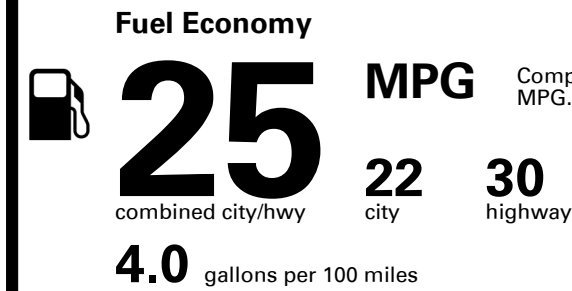

## EPA DOT Fuel Economy and Environment

Gasoline Vehicle

Compact Cars range from 14 to 113 MPG. The best vehicle rates 141 MPGe.

**You spend \$2,250**  
**more in fuel costs over 5 years**  
compared to the average new vehicle.