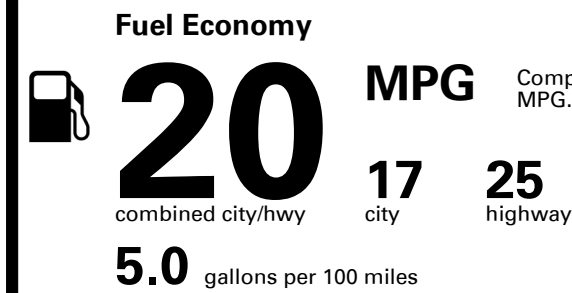

EPA DOT Fuel Economy and Environment

Gasoline Vehicle

Compact Cars range from 14 to 114 MPG. The best vehicle rates 142 MPGe.

You spend $4,500 more in fuel costs over 5 years compared to the average new vehicle.

Annual fuel cost $2,200