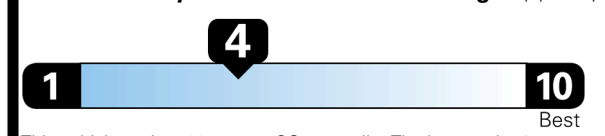

Fuel Economy & Greenhouse Gas Rating (tailpipe only)