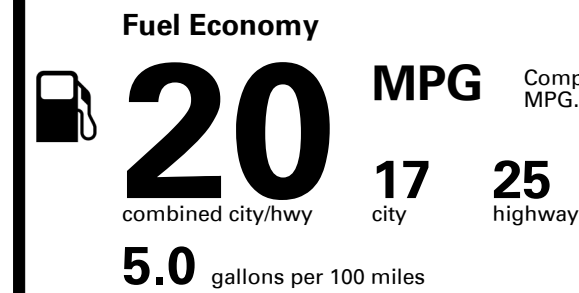

ADDED FEATURES:

- *SAVILE SILVER(SSS) Paint $500.00
- *Sport Advanced Package: $4,300.00
  - Parking Distance Warning - Forward & Reverse
  - 19" Unique Sport Alloy Wheels
  - Aluminium Trim w/ Sport Pattern
  - Ventilated Front Seats
  - Wide Sunroof
  - Lexicon® 15-Speaker Premium Audio System
  - Wireless Device Charging
  - Replaces Dual Front USB Ports (w/ Single Front USB Port)
  - Dark Chrome Grille & Daylight Opening
  - Variable Exhaust Valve System
  - Power Driver Seat Bolster and Cushion Extender
  - Genesis Digital Key
- *Sport Prestige Package: $3,900.00
  - Heads Up Display
  - Surround View Monitor with Blind-Spot View Monitor
  - Nappa Leather Seating Surfaces
  - Microfiber Suede Headliner
  - Brembo Braking System
  - Limited-Slip Differential
  - Electronically Controlled Suspension

Accessories

- *Cargo Tray $150.00
- *First Aid Kit $45.00
- *Mud Guards $140.00
- *Rear Bumper Appliqué $85.00

Inland Freight & Handling : $1,045.00

TOTAL PRICE: $54,365.00

146 A 1732QTITAN

SOLD TO: NJ705 SHIPPED TO: NJ705
GENESIS OF MAHWAH
305 ROUTE 17 NORTH
MAHWAH NJ 07430

VIN: KMTG54TE8NU085606	ENGINE: G6DPMA655172	EXTERIOR COLOR: SAVILE SILVER	INTERIOR/SEAT COLOR: OBSIDIAN BLACK W/ RED
MODEL: R0462A65	PORT OF ENTRY: PH	TRANSPORT: TRUCK	ACCESSORY WEIGHT: 16 lbs./ 7 kgs.

EMISSIONS:
This vehicle is certified to meet emission requirements in all 50 states

EPA DOT Fuel Economy and Environment

Gasoline Vehicle

Compact Cars range from 14 to 114 MPG. The best vehicle rates 142 MPGe.

You spend $4,500
more in fuel costs over 5 years compared to the average new vehicle.

Annual fuel cost $2,200

Fuel Economy & Greenhouse Gas Rating (tailpipe only)