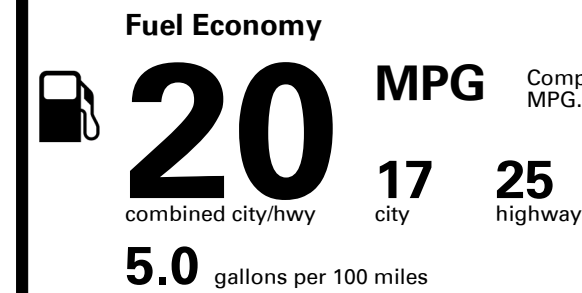

ADDED FEATURES:

- *UYUNI WHITE(UYH) Paint $500.00
- *Sport Advanced Package: $4,300.00
  - Parking Distance Warning - Forward & Reverse
  - 19" Unique Sport Alloy Wheels
  - Aluminium Trim w/ Sport Pattern
  - Ventilated Front Seats
  - Wide Sunroof
  - Lexicon® 15-Speaker Premium Audio System
  - Wireless Device Charging
  - Replaces Dual Front USB Ports (w/ Single Front USB Port)
  - Dark Chrome Grille & Daylight Opening
  - Variable Exhaust Valve System
  - Power Driver Seat Bolster and Cushion Extender
  - Genesis Digital Key
- *Sport Prestige Package: $3,900.00
  - Heads Up Display
  - Surround View Monitor with Blind-Spot View Monitor
  - Nappa Leather Seating Surfaces
  - Microfiber Suede Headliner
  - Brembo Braking System
  - Limited-Slip Differential
  - Electronically Controlled Suspension

Accessories

- *Cargo Tray $150.00
- *First Aid Kit $45.00
- *Mud Guards $140.00
- *Rear Bumper Appliqué $85.00
- *Wheel Locks $85.00

Inland Freight & Handling : $1,045.00

TOTAL PRICE: $54,450.00

159 A 1782QVIKIN

SOLD TO: NJ705 SHIPPED TO: NJ705
GENESIS OF MAHWAH
305 ROUTE 17 NORTH
MAHWAH NJ 07430

VIN: KMTG54TE7NU085550	ENGINE: G6DPMA654870	EXTERIOR COLOR: UYUNI WHITE	INTERIOR/SEAT COLOR: OBSIDIAN BLACK W/ RED
MODEL: R0462A65	PORT OF ENTRY: PH	TRANSPORT: TRUCK	ACCESSORY WEIGHT: 17 lbs./ 8 kgs.

EMISSIONS:
This vehicle is certified to meet emission requirements in all 50 states

EPA DOT Fuel Economy and Environment

Compact Cars range from 14 to 114 MPG. The best vehicle rates 142 MPGe.

You spend $4,500
more in fuel costs over 5 years
compared to the average new vehicle.

Annual fuel cost $2,200