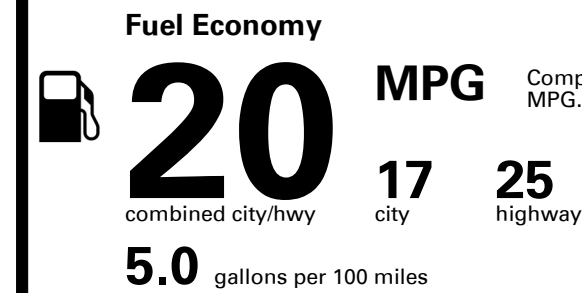

## EPA DOT Fuel Economy and Environment

Gasoline Vehicle

Compact Cars range from 14 to 114 MPG. The best vehicle rates 142 MPGe.

**You spend \$4,500**  
 more in fuel costs over 5 years compared to the average new vehicle.