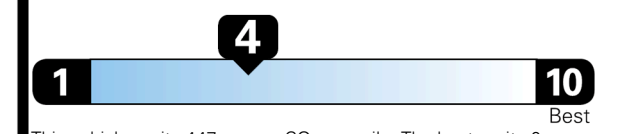

Fuel Economy & Greenhouse Gas Rating (tailpipe only)