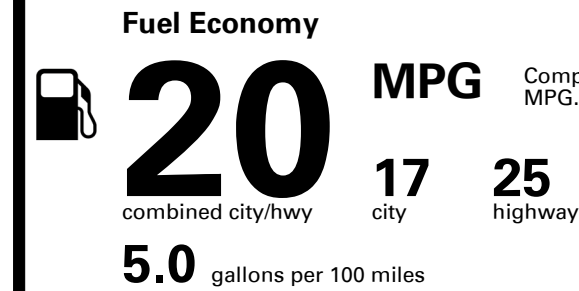

EMISSIONS:
This vehicle is certified to meet emission requirements in all 50 states

Inland Freight & Handling : \$1,045.00

TOTAL PRICE: \$46,110.00

112 A 1042QDON

EPA DOT Fuel Economy and Environment

Gasoline Vehicle

Compact Cars range from 14 to 114 MPG. The best vehicle rates 142 MPGe.

You spend \$4,500 more in fuel costs over 5 years compared to the average new vehicle.

Annual fuel cost \$2,200

Fuel Economy & Greenhouse Gas Rating (tailpipe only)