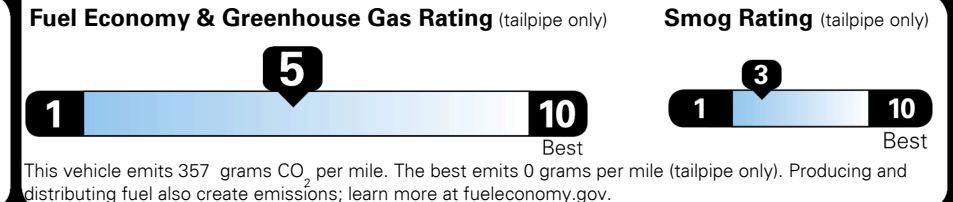

Accessories

- *Cargo Tray $150.00
- *First Aid Kit $45.00
- *Rear Bumper Appliqué $80.00

Inland Freight & Handling : $1,025.00

TOTAL PRICE: $45,700.00

301 A 2761KRCC

SOLD TO: AZ702   **SHIPPED TO: AZ702**
EARNHARDT GENESIS NORTH SCOTTSDALE
8445 E. FRANK LLOYD WRIGHT BLVD.
SCOTTSDALE AZ 85260

VIN: KMTG44LAXMU073584	ENGINE: G4KLLA725849	EXTERIOR COLOR: HAVANA RED	INTERIOR/SEAT COLOR: BLACK/BLACK
MODEL: R0412R45	PORT OF ENTRY: HU	TRANSPORT: TRUCK	ACCESSORY WEIGHT: 16 lbs./ 7 kgs.

EMISSIONS:
This vehicle is certified to meet emission requirements in all 50 states

EPA DOT Fuel Economy and Environment

Gasoline Vehicle

Fuel Economy

25 MPG
combined city/hwy

22 MPG
city

30 MPG
highway

4.0 gallons per 100 miles

Compact Cars range from 14 to 114 MPG. The best vehicle rates 141 MPGe.

You spend $2,250
more in fuel costs over 5 years compared to the average new vehicle.

Annual fuel cost $1,950

Actual results will vary for many reasons, including driving conditions and how you drive and maintain your vehicle. The average new vehicle gets 27 MPG and costs $7,500 to fuel over 5 years. Cost estimates are based on 15,000 miles per year at $ 2.70 per gallon. MPGe is miles per gasoline gallon equivalent. Vehicle emissions are a significant cause of climate change and smog.

fueleconomy.gov
Calculate personalized estimates and compare vehicles

GOVERNMENT 5-STAR SAFETY RATINGS

This vehicle has not been rated by the government for overall vehicle score, frontal crash, side crash or rollover risk.

Source: National Highway Traffic Safety Administration (NHTSA).
www.safercar.gov or 1-888-327-4236

Manufacturer's suggested retail price includes manufacturer's recommended pre-delivery service. Gasoline license and title fees state and local taxes and dealer installed options and accessories are not included in the manufacturer's suggested retail price. This label has been affixed to this vehicle by Hyundai Motor America, pursuant to the requirements of 15 U.S.C. 1231 et seq. which prohibits its removal or alteration prior to delivery to the ultimate purchaser.

Scan this QR code for general model information and options

PARTS CONTENT INFORMATION

FOR VEHICLES IN THIS CARLINE: U.S./CANADIAN PARTS CONTENT: 4 %

MAJOR SOURCES OF FOREIGN PARTS CONTENT: KOREA: 79 % JAPAN: 3 %

FOR THIS VEHICLE: FINAL ASSEMBLY POINT: ULSAN, KOREA

COUNTRY OF ORIGIN:

ENGINE: KOREA   TRANSMISSION: KOREA

Note: Parts content does not include final assembly, distribution, or other non-parts costs.