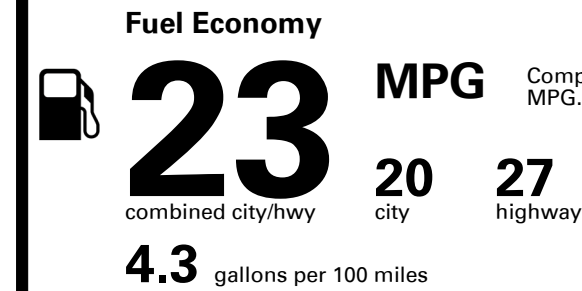

EPA DOT Fuel Economy and Environment

Gasoline Vehicle

You spend \$3,000
 more in fuel costs over 5 years compared to the average new vehicle.

Annual fuel cost \$2,100

Fuel Economy & Greenhouse Gas Rating (tailpipe only)