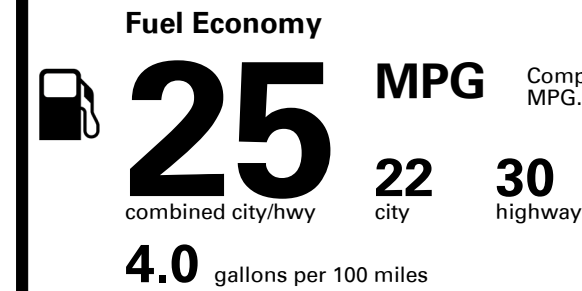

ADDED FEATURES:

- *HIMALAYAN GRAY(N5M) Paint $400.00
- *Elite Package: $4,150.00
  - 8" Touchscreen Navigation System
  - Parking Distance Warning / Wide Sunroof
  - Power Folding Auto-Dimming Outside Mirrors
  - Power Tilt-and-Telescopic Steering Wheel
  - Heated Front Seats (Standard on AWD)
  - Lexicon® 15-Speaker Surround Sound Audio System
  - Leather Seating Surfaces & Aluminum Interior Trim
- *Prestige Package: $3,850.00
  - Heads-Up Display / Surround View Monitor
  - Low Beam Assist / Wireless Charging Pad
  - 19" Alloy Wheels
    - w/ Summer Tires (RWD) or All-Season Tires (AWD)
  - Nappa Leather Seating Surfaces with Luxury Quilting
  - Power Driver Seat Cushion Extension
  - Front Passenger Seat 4-Way Power Lumbar
  - Heated Rear Seats
  - Rain-Sensing Wipers / Ventilated Front Seats
  - Heated Steering Wheel
  - Microfiber Suede Headliner

Accessories

- *Cargo Tray $150.00
- *First Aid Kit $45.00
- *Rear Bumper Appliqué $80.00

Inland Freight & Handling : $1,025.00

TOTAL PRICE: $45,700.00

261 A 2581KMORNI

SOLD TO: CA712 SHIPPED TO: CA712
GENESIS OF CARLSBAD
5285 CAR COUNTRY DRIVE
CARLSBAD CA 92008

VIN: KMTG44LA9MU072295	ENGINE: G4KLLA710438	EXTERIOR COLOR: HIMALAYAN GRAY	INTERIOR/SEAT COLOR: BLACK/BLACK
MODEL: R0412R45	PORT OF ENTRY: HU	TRANSPORT: TRUCK	ACCESSORY WEIGHT: 16 lbs./ 7 kgs.

EMISSIONS:
This vehicle is certified to meet emission requirements in all 50 states

EPA DOT Fuel Economy and Environment

Gasoline Vehicle

Compact Cars range from 14 to 114 MPG. The best vehicle rates 141 MPGe.

You spend $2,250 more in fuel costs over 5 years compared to the average new vehicle.

Annual fuel cost $1,950

Fuel Economy & Greenhouse Gas Rating (tailpipe only)