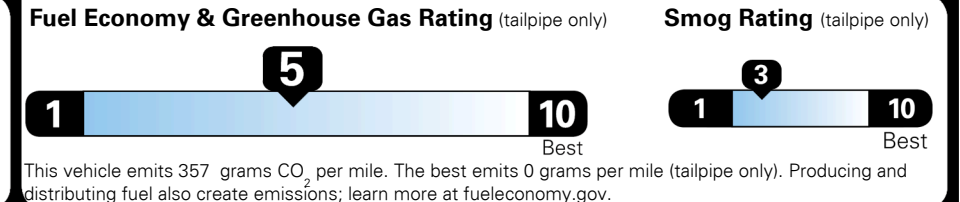

Inland Freight & Handling : $1,025.00

SOLD TO: CA727   **SHIPPED TO: CA727**
GENESIS OF CORONA
2525 WARDLOW ROAD
CORONA CA 92882

VIN: KMTG44LA9MU067016	ENGINE: G4KLLA584493	EXTERIOR COLOR: HIMALAYAN GRAY	INTERIOR/SEAT COLOR: BLACK/BLACK
MODEL: R0412R45	PORT OF ENTRY: HU	TRANSPORT: TRUCK	ACCESSORY WEIGHT: 8 lbs./ 4 kgs.

EMISSIONS:
This vehicle is certified to meet emission requirements in all 50 states

TOTAL PRICE: $45,470.00

EPA DOT Fuel Economy and Environment

Gasoline Vehicle

Fuel Economy

25 MPG
combined city/hwy

22 MPG
city

30 MPG
highway

4.0 gallons per 100 miles

Compact Cars range from 14 to 113 MPG. The best vehicle rates 141 MPGe.

You spend $2,250
more in fuel costs over 5 years compared to the average new vehicle.

Annual fuel cost $1,950

Actual results will vary for many reasons, including driving conditions and how you drive and maintain your vehicle. The average new vehicle gets 27 MPG and costs $7,500 to fuel over 5 years. Cost estimates are based on 15,000 miles per year at $ 2.70 per gallon. MPGe is miles per gasoline gallon equivalent. Vehicle emissions are a significant cause of climate change and smog.

fueleconomy.gov
Calculate personalized estimates and compare vehicles

GOVERNMENT 5-STAR SAFETY RATINGS

This vehicle has not been rated by the government for overall vehicle score, frontal crash, side crash or rollover risk.

Source: National Highway Traffic Safety Administration (NHTSA).
www.safercar.gov or 1-888-327-4236

Manufacturer's suggested retail price includes manufacturer's recommended pre-delivery service. Gasoline license and title fees state and local taxes and dealer installed options and accessories are not included in the manufacturer's suggested retail price. This label has been affixed to this vehicle by Hyundai Motor America, pursuant to the requirements of 15 U.S.C. 1231 et seq. which prohibits its removal or alteration prior to delivery to the ultimate purchaser.

Scan this QR code for general model information and options

PARTS CONTENT INFORMATION

FOR VEHICLES IN THIS CARLINE: U.S./CANADIAN PARTS CONTENT: 4 %

MAJOR SOURCES OF FOREIGN PARTS CONTENT: KOREA: 79 % JAPAN: 3 %

FOR THIS VEHICLE: FINAL ASSEMBLY POINT: ULSAN, KOREA

COUNTRY OF ORIGIN:

ENGINE: KOREA   TRANSMISSION: KOREA

Note: Parts content does not include final assembly, distribution, or other non-parts costs.