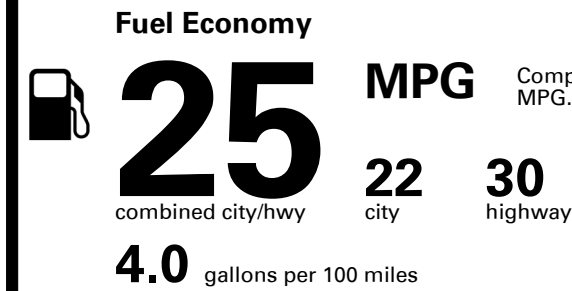

Manufacturer's Suggested Retail Price: $36,000.00

ADDED FEATURES:

*Elite Package: $4,150.00

- 8" Touchscreen Navigation System
- Parking Distance Warning / Wide Sunroof
- Power Folding Auto-Dimming Outside Mirrors
- Power Tilt-and-Telescopic Steering Wheel
- Heated Front Seats (Standard on AWD)
- Lexicon® 15-Speaker Surround Sound Audio System
- Leather Seating Surfaces & Aluminum Interior Trim

*Prestige Package: $3,850.00

- Heads-Up Display / Surround View Monitor
- Low Beam Assist / Wireless Charging Pad
- 19" Alloy Wheels
- w/ Summer Tires (RWD) or All-Season Tires (AWD)
- Nappa Leather Seating Surfaces with Luxury Quilting
- Power Driver Seat Cushion Extension
- Front Passenger Seat 4-Way Power Lumbar
- Heated Rear Seats
- Rain-Sensing Wipers / Ventilated Front Seats
- Heated Steering Wheel
- Microfiber Suede Headliner

Accessories

- *Cargo Tray $150.00
- *First Aid Kit $45.00
- *Rear Bumper Appliqué $80.00

Inland Freight & Handling : $1,025.00

TOTAL PRICE: $45,300.00

288 A 2951KGRAND

SOLD TO: CA727
GENESIS OF CORONA
2525 WARDLOW ROAD
CORONA CA 92882

SHIPPED TO: CA727

VIN: KMTG44LA8MU074944	ENGINE: G4KLLA742191	EXTERIOR COLOR: SIBERIAN ICE	INTERIOR/SEAT COLOR: BLACK/BLACK
MODEL: R0412R45	PORT OF ENTRY: HU	TRANSPORT: TRUCK	ACCESSORY WEIGHT: 16 lbs./ 7 kgs.

EMISSIONS:
This vehicle is certified to meet emission requirements in all 50 states

EPA DOT Fuel Economy and Environment

Gasoline Vehicle

Compact Cars range from 14 to 114 MPG. The best vehicle rates 141 MPGe.

You spend $2,250
more in fuel costs over 5 years
compared to the average new vehicle.

Annual fuel cost $1,950

Fuel Economy & Greenhouse Gas Rating (tailpipe only)