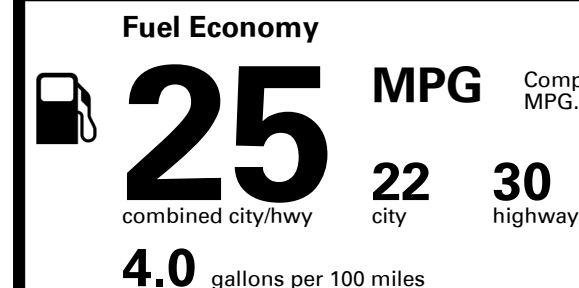

ADDED FEATURES:

- *HAVANA RED(Z5E) Paint $400.00
- *Elite Package: $4,150.00
  - 8" Touchscreen Navigation System
  - Parking Distance Warning / Wide Sunroof
  - Power Folding Auto-Dimming Outside Mirrors
  - Power Tilt-and-Telescopic Steering Wheel
  - Heated Front Seats (Standard on AWD)
  - Lexicon® 15-Speaker Surround Sound Audio System
  - Leather Seating Surfaces & Aluminum Interior Trim
- *Prestige Package: $3,850.00
  - Heads-Up Display / Surround View Monitor
  - Low Beam Assist / Wireless Charging Pad
  - 19" Alloy Wheels
    - w/ Summer Tires (RWD) or All-Season Tires (AWD)
  - Nappa Leather Seating Surfaces with Luxury Quilting
  - Power Driver Seat Cushion Extension
  - Front Passenger Seat 4-Way Power Lumbar
  - Heated Rear Seats
  - Rain-Sensing Wipers / Ventilated Front Seats
  - Heated Steering Wheel
  - Microfiber Suede Headliner

Accessories

- *Cargo Tray $150.00
- *First Aid Kit $45.00
- *Rear Bumper Appliqué $80.00

Inland Freight & Handling : $1,025.00

TOTAL PRICE: $45,700.00

248 A 2581KMORNI

SOLD TO: CA729
GENESIS OF DUBLIN
6015 SCARLETT COURT
DUBLIN CA 94568

SHIPPED TO: CA729

VIN: KMTG44LA7MU072361	ENGINE: G4KLLA710518	EXTERIOR COLOR: HAVANA RED	INTERIOR/SEAT COLOR: BLACK/BLACK
MODEL: R0412R45	PORT OF ENTRY: HU	TRANSPORT: TRUCK	ACCESSORY WEIGHT: 16 lbs./ 7 kgs.

EMISSIONS:
This vehicle is certified to meet emission requirements in all 50 states

EPA DOT Fuel Economy and Environment

Gasoline Vehicle

Compact Cars range from 14 to 113 MPG. The best vehicle rates 141 MPGe.

You spend $2,250
more in fuel costs over 5 years compared to the average new vehicle.

Annual fuel cost $1,950

Fuel Economy & Greenhouse Gas Rating (tailpipe only)

Smog Rating (tailpipe only)

This vehicle emits 357 grams CO₂ per mile. The best emits 0 grams per mile (tailpipe only). Producing and distributing fuel also create emissions; learn more at fueleconomy.gov.

Actual results will vary for many reasons, including driving conditions and how you drive and maintain your vehicle. The average new vehicle gets 27 MPG and costs $7,500 to fuel over 5 years. Cost estimates are based on 15,000 miles per year at $ 2.70 per gallon. MPGe is miles per gasoline gallon equivalent. Vehicle emissions are a significant cause of climate change and smog.

fueleconomy.gov

Calculate personalized estimates and compare vehicles

GOVERNMENT 5-STAR SAFETY RATINGS

This vehicle has not been rated by the government for overall vehicle score, frontal crash, side crash or rollover risk.

Source: National Highway Traffic Safety Administration (NHTSA).
www.safercar.gov or 1-888-327-4236

Manufacturer's suggested retail price includes manufacturer's recommended pre-delivery service. Gasoline license and title fees state and local taxes and dealer installed options and accessories are not included in the manufacturer's suggested retail price. This label has been affixed to this vehicle by Hyundai Motor America, pursuant to the requirements of 15 U.S.C. 1231 et seq. which prohibits its removal or alteration prior to delivery to the ultimate purchaser.