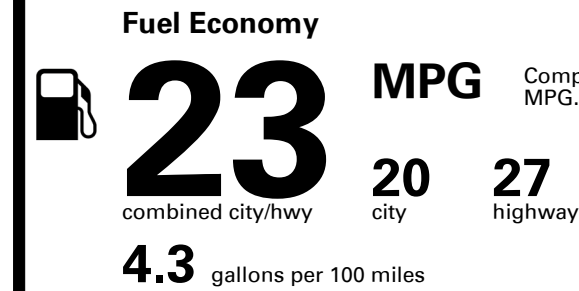

ADDED FEATURES:

- *HIMALAYAN GRAY(N5M) Paint $400.00
- *Elite Package: $4,150.00
  - 8" Touchscreen Navigation System
  - Parking Distance Warning / Wide Sunroof
  - Power Folding Auto-Dimming Outside Mirrors
  - Power Tilt-and-Telescopic Steering Wheel
  - Heated Front Seats (Standard on AWD)
  - Lexicon® 15-Speaker Surround Sound Audio System
  - Leather Seating Surfaces & Aluminum Interior Trim
- *Prestige Package: $3,850.00
  - Heads-Up Display / Surround View Monitor
  - Low Beam Assist / Wireless Charging Pad
  - 19" Alloy Wheels
    - w/ Summer Tires (RWD) or All-Season Tires (AWD)
  - Nappa Leather Seating Surfaces with Luxury Quilting
  - Power Driver Seat Cushion Extension
  - Front Passenger Seat 4-Way Power Lumbar
  - Heated Rear Seats
  - Rain-Sensing Wipers / Ventilated Front Seats
  - Heated Steering Wheel
  - Microfiber Suede Headliner

Accessories

- *Cargo Tray $150.00
- *Illuminated Door Scuffs $395.00

Inland Freight & Handling : $1,025.00

TOTAL PRICE: $47,970.00

296 A 3071CGLOVI

SOLD TO: IL709   **SHIPPED TO: IL709**
GENESIS OF HIGHLAND PARK
490 SKOKIE VALLEY ROAD
HIGHLAND PARK IL 60035

VIN: KMTG44LA6MU075168	ENGINE: G4KLLA745251	EXTERIOR COLOR: HIMALAYAN GRAY	INTERIOR/SEAT COLOR: GRAY/GRAY
MODEL: R0412A45	PORT OF ENTRY: PT	TRANSPORT: TRUCK	ACCESSORY WEIGHT: 13 lbs./ 6 kgs.

EMISSIONS:
This vehicle is certified to meet emission requirements in all 50 states

EPA DOT Fuel Economy and Environment

Gasoline Vehicle

You spend $3,000
more in fuel costs over 5 years
compared to the average new vehicle.

Annual fuel cost $2,100