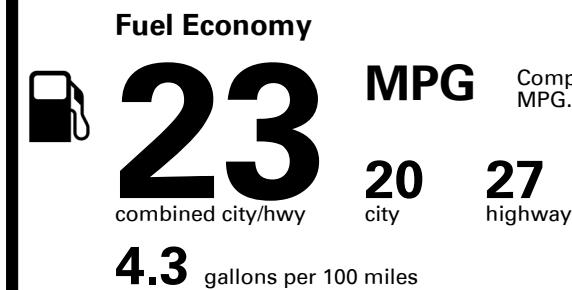

ADDED FEATURES:

- *ADRIATIC BLUE(RY5) Paint $400.00
- *Elite Package: $4,150.00
  - 8" Touchscreen Navigation System
  - Parking Distance Warning / Wide Sunroof
  - Power Folding Auto-Dimming Outside Mirrors
  - Power Tilt-and-Telescopic Steering Wheel
  - Heated Front Seats (Standard on AWD)
  - Lexicon® 15-Speaker Surround Sound Audio System
  - Leather Seating Surfaces & Aluminum Interior Trim
- *Prestige Package: $3,850.00
  - Heads-Up Display / Surround View Monitor
  - Low Beam Assist / Wireless Charging Pad
  - 19" Alloy Wheels
    - w/ Summer Tires (RWD) or All-Season Tires (AWD)
  - Nappa Leather Seating Surfaces with Luxury Quilting
  - Power Driver Seat Cushion Extension
  - Front Passenger Seat 4-Way Power Lumbar
  - Heated Rear Seats
  - Rain-Sensing Wipers / Ventilated Front Seats
  - Heated Steering Wheel
  - Microfiber Suede Headliner
- Accessories
  - *Cargo Tray $150.00
  - *First Aid Kit $45.00
  - *Rear Bumper Appliqué $80.00

Inland Freight & Handling : $1,025.00

TOTAL PRICE: $47,700.00

272 A 2821CDONIN

SOLD TO: IL709   **SHIPPED TO: IL709**
GENESIS OF HIGHLAND PARK
490 SKOKIE VALLEY ROAD
HIGHLAND PARK IL 60035

VIN: KMTG44LA4MU073760	ENGINE: G4KLLA729777	EXTERIOR COLOR: ADRIATIC BLUE	INTERIOR/SEAT COLOR: BROWN/BROWN
MODEL: R0412A45	PORT OF ENTRY: PT	TRANSPORT: TRUCK	ACCESSORY WEIGHT: 16 lbs./ 7 kgs.

EMISSIONS:
This vehicle is certified to meet emission requirements in all 50 states

EPA DOT Fuel Economy and Environment

Gasoline Vehicle

Compact Cars range from 14 to 114 MPG. The best vehicle rates 141 MPGe.

You spend $3,000
more in fuel costs over 5 years compared to the average new vehicle.

Annual fuel cost $2,100

Fuel Economy & Greenhouse Gas Rating (tailpipe only)