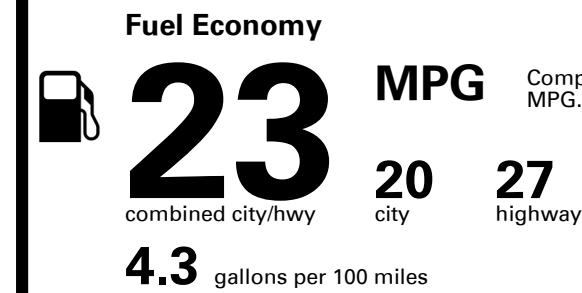

ADDED FEATURES:

- *VIK BLACK(PH3) Paint $400.00
- *Elite Package: $4,150.00
  - 8" Touchscreen Navigation System
  - Parking Distance Warning / Wide Sunroof
  - Power Folding Auto-Dimming Outside Mirrors
  - Power Tilt-and-Telescopic Steering Wheel
  - Heated Front Seats (Standard on AWD)
  - Lexicon® 15-Speaker Surround Sound Audio System
  - Leather Seating Surfaces & Aluminum Interior Trim
- *Prestige Package: $3,850.00
  - Heads-Up Display / Surround View Monitor
  - Low Beam Assist / Wireless Charging Pad
  - 19" Alloy Wheels
    - w/ Summer Tires (RWD) or All-Season Tires (AWD)
  - Nappa Leather Seating Surfaces with Luxury Quilting
  - Power Driver Seat Cushion Extension
  - Front Passenger Seat 4-Way Power Lumbar
  - Heated Rear Seats
  - Rain-Sensing Wipers / Ventilated Front Seats
  - Heated Steering Wheel
  - Microfiber Suede Headliner

Accessories

- *Cargo Tray $150.00
- *First Aid Kit $45.00
- *Rear Bumper Appliqué $80.00

Inland Freight & Handling : $1,025.00

TOTAL PRICE: $47,700.00

266 A 2821QGRAND

SOLD TO: NY701
GENESIS OF AMHERST
3675 SHERIDAN DRIVE
AMHERST NY 14226

SHIPPED TO: NY701

VIN: KMTG44LA3MU072616	ENGINE: G4KLLA713342	EXTERIOR COLOR: VIK BLACK	INTERIOR/SEAT COLOR: GRAY/GRAY
MODEL: R0412A45	PORT OF ENTRY: PH	TRANSPORT: TRUCK	ACCESSORY WEIGHT: 16 lbs./ 7 kgs.

EMISSIONS:
This vehicle is certified to meet emission requirements in all 50 states

EPA DOT Fuel Economy and Environment

Gasoline Vehicle

Compact Cars range from 14 to 114 MPG. The best vehicle rates 141 MPGe.

You spend $3,000
more in fuel costs over 5 years compared to the average new vehicle.

Annual fuel cost $2,100

Fuel Economy & Greenhouse Gas Rating (tailpipe only)