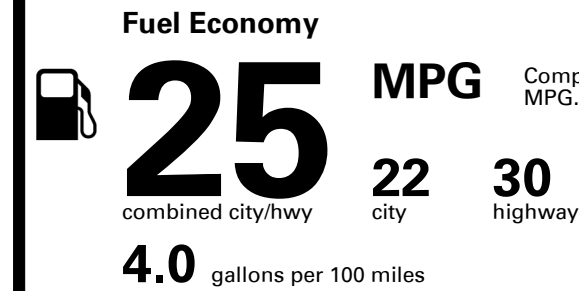

ADDED FEATURES:

- *MALLORCA BLUE(PS5) Paint $400.00
- *Elite Package: $4,150.00
  - 8" Touchscreen Navigation System
  - Parking Distance Warning / Wide Sunroof
  - Power Folding Auto-Dimming Outside Mirrors
  - Power Tilt-and-Telescopic Steering Wheel
  - Heated Front Seats (Standard on AWD)
  - Lexicon® 15-Speaker Surround Sound Audio System
  - Leather Seating Surfaces & Aluminum Interior Trim
- *Prestige Package: $3,850.00
  - Heads-Up Display / Surround View Monitor
  - Low Beam Assist / Wireless Charging Pad
  - 19" Alloy Wheels
    - w/ Summer Tires (RWD) or All-Season Tires (AWD)
  - Nappa Leather Seating Surfaces with Luxury Quilting
  - Power Driver Seat Cushion Extension
  - Front Passenger Seat 4-Way Power Lumbar
  - Heated Rear Seats
  - Rain-Sensing Wipers / Ventilated Front Seats
  - Heated Steering Wheel
  - Microfiber Suede Headliner

Accessories

- *Cargo Tray $150.00
- *Mud Guards $70.00
- *Rear Bumper Appliqué $80.00

Inland Freight & Handling : $1,025.00

TOTAL PRICE: $45,725.00

176 A 1151KGLOVI

SOLD TO: CA723
GENESIS OF IRVINE
38 AUTO CENTER DRIVE
IRVINE CA 92618

SHIPPED TO: CA723

VIN: KMTG44LA3MU067061	ENGINE: G4KLLA585657	EXTERIOR COLOR: MALLORCA BLUE	INTERIOR/SEAT COLOR: BROWN/BROWN
MODEL: R0412R45	PORT OF ENTRY: HU	TRANSPORT: TRUCK	ACCESSORY WEIGHT: 14 lbs./ 7 kgs.

EMISSIONS:
This vehicle is certified to meet emission requirements in all 50 states

EPA DOT Fuel Economy and Environment

Gasoline Vehicle

Compact Cars range from 14 to 113 MPG. The best vehicle rates 141 MPGe.

You spend $2,250
more in fuel costs over 5 years compared to the average new vehicle.

Annual fuel cost $1,950

Fuel Economy & Greenhouse Gas Rating (tailpipe only)