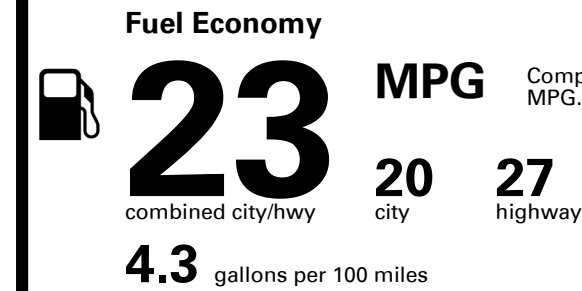

ADDED FEATURES:

*Elite Package: $4,600.00

- Full LED Headlights
- 8" Touchscreen Navigation System
- Parking Distance Warning / Wide Sunroof
- Power Folding Auto-Dimming Outside Mirrors
- Power Tilt-and-Telescopic Steering Wheel
- Heated Front Seats (Standard on AWD)
- Lexicon® 15-Speaker Surround Sound Audio System
- Leather Seating Surfaces & Aluminum Interior Trim

*Prestige Package: $3,850.00

- Heads-Up Display / Surround View Monitor
- Low Beam Assist / Wireless Charging Pad
- 19" Alloy Wheels
- w/ Summer Tires (RWD) or All-Season Tires (AWD)
- Nappa Leather Seating Surfaces with Luxury Quilting
- Power Driver Seat Cushion Extension
- Front Passenger Seat 4-Way Power Lumbar
- Heated Rear Seats
- Rain-Sensing Wipers / Ventilated Front Seats
- Heated Steering Wheel
- Microfiber Suede Headliner

Accessories

- *Cargo Tray $150.00
- *First Aid Kit $45.00
- *Rear Bumper Appliqué $80.00

Inland Freight & Handling : $1,025.00

TOTAL PRICE: $47,200.00

162 A 3550QELEKT

SOLD TO: NY704   **SHIPPED TO: NY704**
GENESIS OF THE SOUTH SHORE
193 SUNRISE HIGHWAY
WEST ISLIP NY 11795

VIN: KMTG44LA3LU060240	ENGINE: G4KKA484439	EXTERIOR COLOR: UYUNI WHITE	INTERIOR/SEAT COLOR: BLACK/BLACK
MODEL: R0412AT5	PORT OF ENTRY: PH	TRANSPORT: TRUCK	ACCESSORY WEIGHT: 16 lbs./ 7 kgs.

EMISSIONS:
This vehicle is certified to meet emission requirements in all 50 states

EPA DOT Fuel Economy and Environment

Compact Cars range from 14 to 113 MPG. The best vehicle rates 136 MPGe.

You spend $3,000
more in fuel costs over 5 years compared to the average new vehicle.

Annual fuel cost $2,100