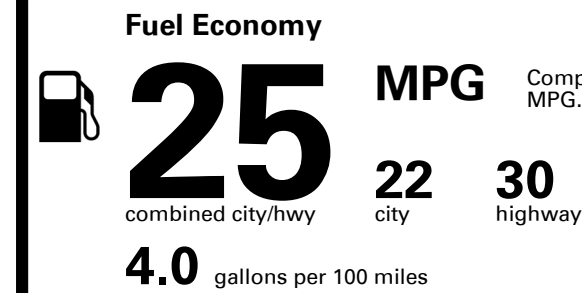

*Prestige Package: $3,850.00

- Heads-Up Display / Surround View Monitor
- Low Beam Assist / Wireless Charging Pad
- 19" Alloy Wheels
- w/ Summer Tires (RWD) or All-Season Tires (AWD)
- Nappa Leather Seating Surfaces with Luxury Quilting
- Power Driver Seat Cushion Extension
- Front Passenger Seat 4-Way Power Lumbar
- Heated Rear Seats
- Rain-Sensing Wipers / Ventilated Front Seats
- Heated Steering Wheel
- Microfiber Suede Headliner

*Sport Package: $1,550.00

- 19" Sport Alloy Wheels
- w/ Summer Tires (RWD) or All-Season Tires (AWD)
- Limited-Slip Differential (RWD only)
- Performance Brakes
- Power Driver Seat Bolster
- Copper Headlight Bezel Accents
- Black Nappa Leather Seating Surfaces with Sport Quilting

Accessories

- *Cargo Tray $150.00
- *First Aid Kit $45.00
- *Mud Guards $70.00
- *Rear Bumper Appliqué $80.00

Inland Freight & Handling : $995.00

TOTAL PRICE: $46,790.00

62 A 1810KGLOVI

SOLD TO: CA723

GENESIS OF IRVINE
38 AUTO CENTER DRIVE
IRVINE CA 92618

SHIPPED TO: CA723

VIN: KMTG44LA3LU045365	ENGINE: G4KKA337584	EXTERIOR COLOR: HAVANA RED	INTERIOR/SEAT COLOR: BLACK W/GRAY

MODEL: R0412RT5	PORT OF ENTRY: HU	TRANSPORT: TRUCK	ACCESSORY WEIGHT: 16 lbs./ 7 kgs.

EMISSIONS:
This vehicle is certified to meet emission requirements in all 50 states

EPA DOT Fuel Economy and Environment

Gasoline Vehicle

Compact Cars range from 14 to 113 MPG. The best vehicle rates 136 MPGe.

You spend $2,250
more in fuel costs over 5 years compared to the average new vehicle.

Annual fuel cost $1,950

Fuel Economy & Greenhouse Gas Rating (tailpipe only)