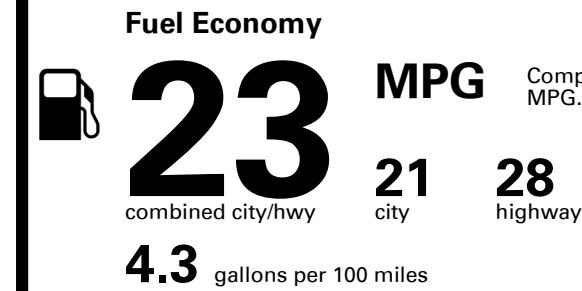

Full Tank of Gas

Manufacturer's Suggested Retail Price: $36,900.00

ADDED FEATURES:

*Elite Package: $5,000.00

- Full LED Headlights
- Integrated Navigation System
- Parking Distance Warning
- Power Folding Auto-Dimming Outside Mirrors
- Wide Sunroof / Rain-Sensing Wipers
- Integrated Memory System
- Power Tilt-and-Telescopic Steering Wheel
- Heated and Ventilated Front Seats
- Lexicon® 15-Speaker Surround Sound Audio System
- Leather Seating Surfaces & Aluminum Interior Trim

*Prestige Package: $3,000.00

- Heads-Up Display / Surround View Monitor
- Low Beam Assist / Wireless Charging Pad
- Nappa Leather Seating Surfaces with Luxury Quilting
- Power Driver Seat Cushion Extension
- Front Passenger Seat 4-Way Power Lumbar
- Heated Rear Seats
- Microfiber Suede Headliner

Accessories

- *Cargo Tray $115.00
- *First Aid Kit $45.00
- *Mud Guards $60.00

Inland Freight & Handling : $995.00

TOTAL PRICE: $46,115.00

289 A 1809QNOCC

SOLD TO: NJ703

GENESIS OF FREEHOLD
4065 RT 9
FREEHOLD NJ 07728

SHIPPED TO: NJ703

VIN: KMTG44LA3KU013210	ENGINE: G4K1JA103637	EXTERIOR COLOR: HIMALAYAN GRAY	INTERIOR/SEAT COLOR: GRAY/GRAY

MODEL: R0412A45	PORT OF ENTRY: PH	TRANSPORT: TRUCK	ACCESSORY WEIGHT: 15 lbs./ 7 kgs.

EMISSIONS:
This vehicle is certified to meet emission requirements in all 50 states

EPA DOT Fuel Economy and Environment

Gasoline Vehicle

Compact Cars range from 14 to 119 MPG. The best vehicle rates 136 MPGe.

You spend $2,750
more in fuel costs over 5 years compared to the average new vehicle.

Annual fuel cost $1,950

Fuel Economy & Greenhouse Gas Rating (tailpipe only)