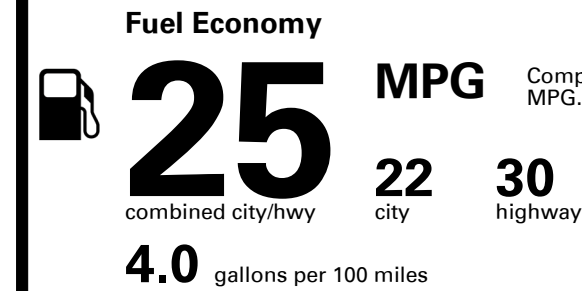

ADDED FEATURES:

- *VIK BLACK(PH3) Paint $400.00
- *Elite Package: $4,150.00
  - 8" Touchscreen Navigation System
  - Parking Distance Warning / Wide Sunroof
  - Power Folding Auto-Dimming Outside Mirrors
  - Power Tilt-and-Telescopic Steering Wheel
  - Heated Front Seats (Standard on AWD)
  - Lexicon® 15-Speaker Surround Sound Audio System
  - Leather Seating Surfaces & Aluminum Interior Trim
- *Prestige Package: $3,850.00
  - Heads-Up Display / Surround View Monitor
  - Low Beam Assist / Wireless Charging Pad
  - 19" Alloy Wheels
    - w/ Summer Tires (RWD) or All-Season Tires (AWD)
  - Nappa Leather Seating Surfaces with Luxury Quilting
  - Power Driver Seat Cushion Extension
  - Front Passenger Seat 4-Way Power Lumbar
  - Heated Rear Seats
  - Rain-Sensing Wipers / Ventilated Front Seats
  - Heated Steering Wheel
  - Microfiber Suede Headliner

Accessories

- *Cargo Tray $150.00
- *First Aid Kit $45.00
- *Illuminated Door Scuffs $395.00
- *Mud Guards $70.00

Inland Freight & Handling : $1,025.00

TOTAL PRICE: $46,085.00

176 A 1151KGLOVI

SOLD TO: CA723
GENESIS OF IRVINE
38 AUTO CENTER DRIVE
IRVINE CA 92618

SHIPPED TO: CA723

VIN: KMTG44LA0MU067051	ENGINE: G4KLLA586481	EXTERIOR COLOR: VIK BLACK	INTERIOR/SEAT COLOR: GRAY/GRAY
MODEL: R0412R45	PORT OF ENTRY: HU	TRANSPORT: TRUCK	ACCESSORY WEIGHT: 15 lbs./ 7 kgs.

EMISSIONS:
This vehicle is certified to meet emission requirements in all 50 states

EPA DOT Fuel Economy and Environment

Gasoline Vehicle

Compact Cars range from 14 to 113 MPG. The best vehicle rates 141 MPGe.

You spend $2,250
more in fuel costs over 5 years compared to the average new vehicle.

Annual fuel cost $1,950

Fuel Economy & Greenhouse Gas Rating (tailpipe only)