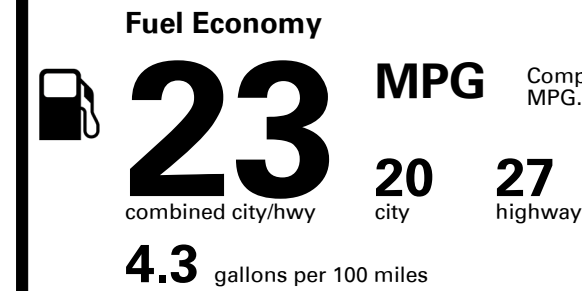

ADDED FEATURES:

*Elite Package: $4,600.00

- Full LED Headlights
- 8" Touchscreen Navigation System
- Parking Distance Warning / Wide Sunroof
- Power Folding Auto-Dimming Outside Mirrors
- Power Tilt-and-Telescopic Steering Wheel
- Heated Front Seats (Standard on AWD)
- Lexicon® 15-Speaker Surround Sound Audio System
- Leather Seating Surfaces & Aluminum Interior Trim

*Prestige Package: $3,850.00

- Heads-Up Display / Surround View Monitor
- Low Beam Assist / Wireless Charging Pad
- 19" Alloy Wheels
- w/ Summer Tires (RWD) or All-Season Tires (AWD)
- Nappa Leather Seating Surfaces with Luxury Quilting
- Power Driver Seat Cushion Extension
- Front Passenger Seat 4-Way Power Lumbar
- Heated Rear Seats
- Rain-Sensing Wipers / Ventilated Front Seats
- Heated Steering Wheel
- Microfiber Suede Headliner

Accessories

- *Cargo Tray $150.00
- *First Aid Kit $45.00
- *Rear Bumper Appliqué $80.00

Inland Freight & Handling : $1,025.00

TOTAL PRICE: $47,200.00

134 A 0940CGLOVI

SOLD TO: WI704   **SHIPPED TO: WI704**
GENESIS OF WAUKESHA
1583 EAST MORELAND BOULEVARD
WAUKESHA WI 53186

VIN: KMTG44LA0LU065413	ENGINE: G4KLLA562827	EXTERIOR COLOR: HIMALAYAN GRAY	INTERIOR/SEAT COLOR: BROWN/BROWN
MODEL: R0412AT5	PORT OF ENTRY: PT	TRANSPORT: TRUCK	ACCESSORY WEIGHT: 16 lbs./ 7 kgs.

EMISSIONS:
This vehicle is certified to meet emission requirements in all 50 states

EPA DOT Fuel Economy and Environment

Gasoline Vehicle

Compact Cars range from 14 to 113 MPG. The best vehicle rates 136 MPGe.

You spend $3,000
more in fuel costs over 5 years
compared to the average new vehicle.

Annual fuel cost $2,100

Fuel Economy & Greenhouse Gas Rating (tailpipe only)