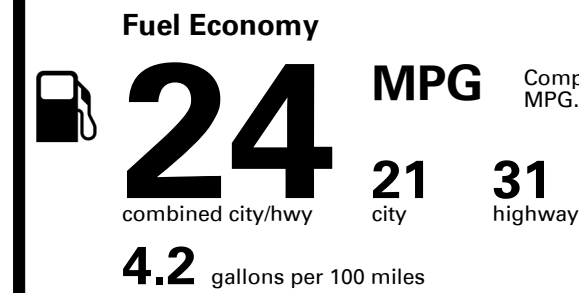

GENESIS WARRANTY

- 5-year/60,000-mile New Vehicle Warranty*
- 10-year/100,000-mile Powertrain Warranty*
- 7-year/Unlimited-mile Anti-perforation Warranty*
- Limited warranties, see dealer for details

Full Tank of Gas

Additional Standard Features

- Carpeted Floor Mats

Manufacturer's Suggested Retail Price: $37,525.00

ADDED FEATURES:

- *HAVANA RED(Z5E) Paint $500.00

*Prestige Package: $4,000.00

- 19" Alloy Wheels
- Leather Seating Surfaces
- Wide Sunroof
- Lexicon® 15-Speaker Premium Audio System
- Parking Distance Warning - Forward & Reverse
- Integrated Memory System
- Power Tilt-and-Telescopic Steering Wheel
- Aluminum Trim
- Rain-Sensing Wipers
- Passenger Walk-in Device
- Passenger 4-Way Lumbar
- Wireless Device Charging
- Acoustic Laminated Glass (Front Side)

Accessories

- *Cargo Tray $150.00
- *Illuminated Door Scuffs $395.00

Inland Freight & Handling : $1,045.00

TOTAL PRICE: $43,615.00

222 A 2302KPALME

SOLD TO: CA723 SHIPPED TO: CA723
GENESIS OF IRVINE
38 AUTO CENTER DRIVE
IRVINE CA 92618

VIN: KMTG34TA9NU089912	ENGINE: G4KLM049627	EXTERIOR COLOR: HAVANA RED	INTERIOR/SEAT COLOR: OBSIDIAN BLACK/OBSIDIAN
MODEL: R0422R45	PORT OF ENTRY: HU	TRANSPORT: TRUCK	ACCESSORY WEIGHT: 14 lbs./ 6 kgs.

EMISSIONS:
This vehicle is certified to meet emission requirements in all 50 states

EPA DOT Fuel Economy and Environment

Compact Cars range from 14 to 114 MPG. The best vehicle rates 142 MPGe.

You spend $2,750
more in fuel costs over 5 years
compared to the average new vehicle.

Annual fuel cost $1,850