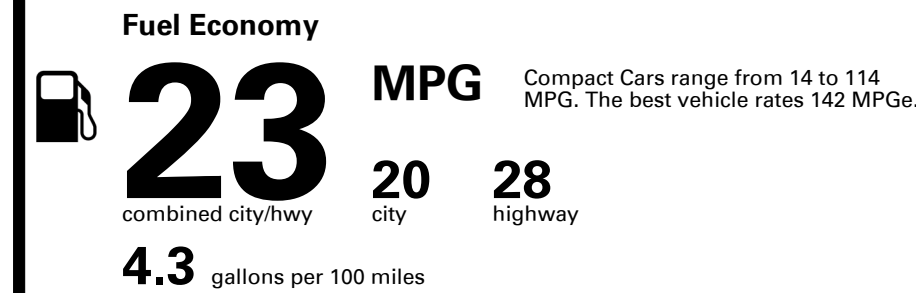

GENESIS WARRANTY

- 5-year/60,000-mile New Vehicle Warranty*
- 10-year/100,000-mile Powertrain Warranty*
- 7-year/Unlimited-mile Anti-perforation Warranty*
- Limited warranties, see dealer for details

Full Tank of Gas

Additional Standard Features

- Carpeted Floor Mats

Manufacturer's Suggested Retail Price: $39,625.00

ADDED FEATURES:

- *VIK BLACK(PH3) Paint $500.00
- *Prestige Package: $4,000.00
  - 19" Alloy Wheels
  - Leather Seating Surfaces
  - Wide Sunroof
  - Lexicon® 15-Speaker Premium Audio System
  - Parking Distance Warning - Forward & Reverse
  - Integrated Memory System
  - Power Tilt-and-Telescopic Steering Wheel
  - Aluminum Trim
  - Rain-Sensing Wipers
  - Passenger Walk-in Device
  - Passenger 4-Way Lumbar
  - Wireless Device Charging
  - Acoustic Laminated Glass (Front Side)

Accessories

- *Cargo Tray $150.00
- *First Aid Kit $45.00
- *Mud Guards $140.00
- *Rear Bumper Appliqué $85.00
- *Wheel Locks $85.00

Inland Freight & Handling : $1,045.00

TOTAL PRICE: $45,675.00

200 A 2132QDON

SOLD TO: NJ705 SHIPPED TO: NJ705
GENESIS OF MAHWAH
305 ROUTE 17 NORTH
MAHWAH NJ 07430

VIN: KMTG34TA9NU087819	ENGINE: G4KLM042455	EXTERIOR COLOR: VIK BLACK	INTERIOR/SEAT COLOR: OBSIDIAN BLACK/OBSIDIAN
MODEL: R0422A45	PORT OF ENTRY: PH	TRANSPORT: TRUCK	ACCESSORY WEIGHT: 17 lbs./ 8 kgs.

EMISSIONS:
This vehicle is certified to meet emission requirements in all 50 states

EPA DOT Fuel Economy and Environment

You spend $3,000
more in fuel costs over 5 years compared to the average new vehicle.

Annual fuel cost $1,900

Fuel Economy & Greenhouse Gas Rating (tailpipe only)

Smog Rating (tailpipe only)

This vehicle emits 385 grams CO₂ per mile. The best emits 0 grams per mile (tailpipe only). Producing and distributing fuel also create emissions; learn more at fueleconomy.gov.

Actual results will vary for many reasons, including driving conditions and how you drive and maintain your vehicle. The average new vehicle gets 27 MPG and costs $6,500 to fuel over 5 years. Cost estimates are based on 15,000 miles per year at $ 2.35 per gallon. MPGe is miles per gasoline gallon equivalent. Vehicle emissions are a significant cause of climate change and smog.

fueleconomy.gov

Calculate personalized estimates and compare vehicles

GOVERNMENT 5-STAR SAFETY RATINGS

This vehicle has not been rated by the government for overall vehicle score, frontal crash, side crash or rollover risk.

Source: National Highway Traffic Safety Administration (NHTSA).
www.safercar.gov or 1-888-327-4236

Manufacturer's suggested retail price includes manufacturer's recommended pre-delivery service. Gasoline license and title fees state and local taxes and dealer installed options and accessories are not included in the manufacturer's suggested retail price. This label has been affixed to this vehicle by Hyundai Motor America, pursuant to the requirements of 15 U.S.C. 1231 et seq. which prohibits its removal or alteration prior to delivery to the ultimate purchaser.

PARTS CONTENT INFORMATION

FOR VEHICLES IN THIS CARLINE: U.S./CANADIAN PARTS CONTENT: 5 %

MAJOR SOURCES OF FOREIGN PARTS CONTENT: KOREA: 85 %

FOR THIS VEHICLE: FINAL ASSEMBLY POINT: ULSAN, KOREA

COUNTRY OF ORIGIN:

ENGINE: KOREA TRANSMISSION: KOREA

Note: Parts content does not include final assembly, distribution, or other non-parts costs.