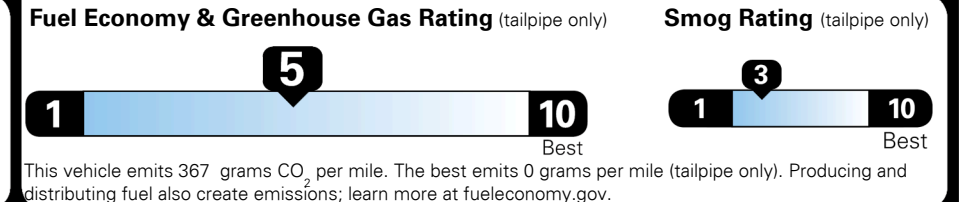

GENESIS WARRANTY

- 5-year/60,000-mile New Vehicle Warranty*
- 10-year/100,000-mile Powertrain Warranty*
- 7-year/Unlimited-mile Anti-perforation Warranty*
- Limited warranties, see dealer for details

Full Tank of Gas

Additional Standard Features

- Carpeted Floor Mats

Manufacturer's Suggested Retail Price: $37,525.00

ADDED FEATURES:

- *VIK BLACK(PH3) Paint $500.00
- *Cargo Tray $150.00
- *First Aid Kit $45.00
- *Mud Guards $140.00
- *Rear Bumper Appliqué $85.00
- *Wheel Locks $85.00

Inland Freight & Handling : $1,045.00

SOLD TO: AZ702   **SHIPPED TO: AZ702**
EARNHARDT GENESIS NORTH SCOTTSDALE
8445 E. FRANK LLOYD WRIGHT BLVD.
SCOTTSDALE AZ 85260

VIN: KMTG34TA6NU089432	ENGINE: G4KLM047753	EXTERIOR COLOR: VIK BLACK	INTERIOR/SEAT COLOR: SANDSTORM
MODEL: R0422R45	PORT OF ENTRY: HU	TRANSPORT: TRUCK	ACCESSORY WEIGHT: 17 lbs./ 8 kgs.

EMISSIONS:
This vehicle is certified to meet emission requirements in all 50 states

TOTAL PRICE: $39,575.00

218 A 2072KCOSCO

EPA DOT Fuel Economy and Environment

Gasoline Vehicle

Fuel Economy

24 MPG
combined city/hwy

21 MPG
city

31 MPG
highway

4.2 gallons per 100 miles

Compact Cars range from 14 to 114 MPG. The best vehicle rates 142 MPGe.

You spend $2,750
more in fuel costs over 5 years compared to the average new vehicle.

Annual fuel cost $1,850

Actual results will vary for many reasons, including driving conditions and how you drive and maintain your vehicle. The average new vehicle gets 27 MPG and costs $6,500 to fuel over 5 years. Cost estimates are based on 15,000 miles per year at $ 2.35 per gallon. MPGe is miles per gasoline gallon equivalent. Vehicle emissions are a significant cause of climate change and smog.

fueleconomy.gov
Calculate personalized estimates and compare vehicles

GOVERNMENT 5-STAR SAFETY RATINGS

This vehicle has not been rated by the government for overall vehicle score, frontal crash, side crash or rollover risk.

Source: National Highway Traffic Safety Administration (NHTSA).
www.safercar.gov or 1-888-327-4236

Manufacturer's suggested retail price includes manufacturer's recommended pre-delivery service. Gasoline license and title fees state and local taxes and dealer installed options and accessories are not included in the manufacturer's suggested retail price. This label has been affixed to this vehicle by Hyundai Motor America, pursuant to the requirements of 15 U.S.C. 1231 et seq. which prohibits its removal or alteration prior to delivery to the ultimate purchaser.

Scan this QR code for general model information and options

PARTS CONTENT INFORMATION

FOR VEHICLES IN THIS CARLINE: U.S./CANADIAN PARTS CONTENT: 5 %

MAJOR SOURCES OF FOREIGN PARTS CONTENT: KOREA: 85 %

FOR THIS VEHICLE: FINAL ASSEMBLY POINT: ULSAN, KOREA

COUNTRY OF ORIGIN:

ENGINE: KOREA   TRANSMISSION: KOREA

Note: Parts content does not include final assembly, distribution, or other non-parts costs.