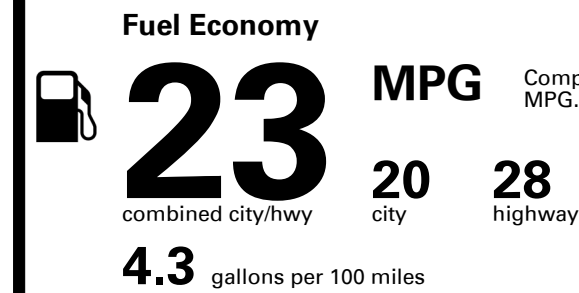

**EMISSIONS:**  
 This vehicle is certified to meet emission requirements in all 50 states

Inland Freight & Handling : \$1,045.00

**TOTAL PRICE: \$41,215.00**

222 A 2302KPALME

## EPA DOT Fuel Economy and Environment

Compact Cars range from 14 to 114 MPG. The best vehicle rates 142 MPGe.

**You spend \$3,000**  
**more in fuel costs over 5 years**  
 compared to the average new vehicle.