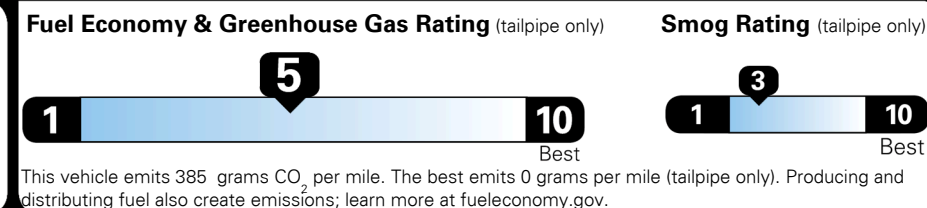

Full Tank of Gas

Additional Standard Features

- Carpeted Floor Mats

Manufacturer's Suggested Retail Price: $39,625.00

ADDED FEATURES:

- *Prestige Package: $4,000.00
  - 19" Alloy Wheels
  - Leather Seating Surfaces
  - Wide Sunroof
  - Lexicon® 15-Speaker Premium Audio System
  - Parking Distance Warning - Forward & Reverse
  - Integrated Memory System
  - Power Tilt-and-Telescopic Steering Wheel
  - Aluminum Trim
  - Rain-Sensing Wipers
  - Passenger Walk-in Device
  - Passenger 4-Way Lumbar
  - Wireless Device Charging
  - Acoustic Laminated Glass (Front Side)

Accessories

- *Cargo Tray $150.00
- *First Aid Kit $45.00
- *Rear Bumper Applique $85.00
- *Wheel Locks $85.00

Inland Freight & Handling : $1,045.00

TOTAL PRICE: $45,035.00

197 A 1872QMORNI

SOLD TO: PA702 SHIPPED TO: PA702
GENESIS OF CONSHOHOCKEN
1208 RIDGE PIKE
CONSHOHOCKEN PA 19428

VIN: KMTG34TA4NU086481	ENGINE: G4KLM037310	EXTERIOR COLOR: SIBERIAN ICE	INTERIOR/SEAT COLOR: OBSIDIAN BLACK/OBSIDIAN
MODEL: R0422A45	PORT OF ENTRY: PH	TRANSPORT: TRUCK	ACCESSORY WEIGHT: 16 lbs./ 7 kgs.

EMISSIONS:
This vehicle is certified to meet emission requirements in all 50 states

EPA DOT Fuel Economy and Environment

Fuel Economy

23 MPG
combined city/hwy

20 city
28 highway

4.3 gallons per 100 miles

Compact Cars range from 14 to 114 MPG. The best vehicle rates 142 MPGe.

You spend $3,000
more in fuel costs over 5 years compared to the average new vehicle.

Annual fuel cost $1,900

Actual results will vary for many reasons, including driving conditions and how you drive and maintain your vehicle. The average new vehicle gets 27 MPG and costs $6,500 to fuel over 5 years. Cost estimates are based on 15,000 miles per year at $ 2.35 per gallon. MPGe is miles per gasoline gallon equivalent. Vehicle emissions are a significant cause of climate change and smog.

fueleconomy.gov

Calculate personalized estimates and compare vehicles

GOVERNMENT 5-STAR SAFETY RATINGS

This vehicle has not been rated by the government for overall vehicle score, frontal crash, side crash or rollover risk.

Source: National Highway Traffic Safety Administration (NHTSA).
www.safercar.gov or 1-888-327-4236

Manufacturer's suggested retail price includes manufacturer's recommended pre-delivery service. Gasoline license and title fees state and local taxes and dealer installed options and accessories are not included in the manufacturer's suggested retail price. This label has been affixed to this vehicle by Hyundai Motor America, pursuant to the requirements of 15 U.S.C. 1231 et seq. which prohibits its removal or alteration prior to delivery to the ultimate purchaser.