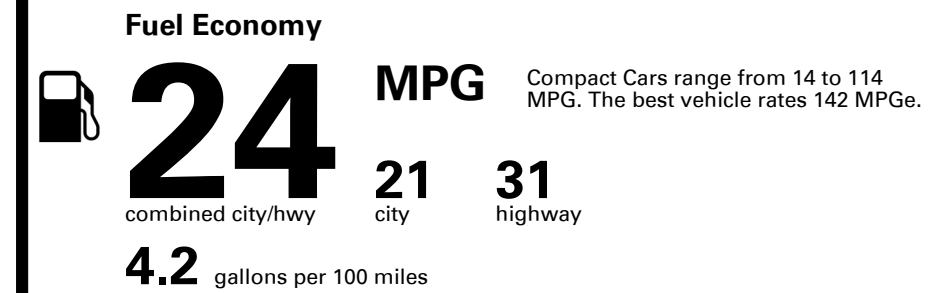

GENESIS WARRANTY

- 5-year/60,000-mile New Vehicle Warranty*
- 10-year/100,000-mile Powertrain Warranty*
- 7-year/Unlimited-mile Anti-perforation Warranty*
- Limited warranties, see dealer for details

Full Tank of Gas

Additional Standard Features

- Carpeted Floor Mats

Manufacturer's Suggested Retail Price: $37,525.00

ADDED FEATURES:

- *SAVILE SILVER(SSS) Paint $500.00

*Prestige Package: $4,000.00

- 19" Alloy Wheels
- Leather Seating Surfaces
- Wide Sunroof
- Lexicon® 15-Speaker Premium Audio System
- Parking Distance Warning - Forward & Reverse
- Integrated Memory System
- Power Tilt-and-Telescopic Steering Wheel
- Aluminum Trim
- Rain-Sensing Wipers
- Passenger Walk-in Device
- Passenger 4-Way Lumbar
- Wireless Device Charging
- Acoustic Laminated Glass (Front Side)

Accessories

- *Illuminated Door Scuffs $395.00
- *Wheel Locks $85.00

Inland Freight & Handling : $1,045.00

TOTAL PRICE: $43,550.00

222 A 2302KPALME

SOLD TO: CA727 SHIPPED TO: CA727
GENESIS OF CORONA
2525 WARDLOW ROAD
CORONA CA 92882

VIN: KMTG34TA3NU090215	ENGINE: G4KLM051029	EXTERIOR COLOR: SAVILE SILVER	INTERIOR/SEAT COLOR: OBSIDIAN BLACK/OBSIDIAN
MODEL: R0422R45	PORT OF ENTRY: HU	TRANSPORT: TRUCK	ACCESSORY WEIGHT: 8 lbs./ 4 kgs.

EMISSIONS:
This vehicle is certified to meet emission requirements in all 50 states

EPA DOT Fuel Economy and Environment

You spend $2,750
more in fuel costs over 5 years compared to the average new vehicle.

Annual fuel cost $1,850

Fuel Economy & Greenhouse Gas Rating (tailpipe only)

Smog Rating (tailpipe only)

This vehicle emits 367 grams CO₂ per mile. The best emits 0 grams per mile (tailpipe only). Producing and distributing fuel also create emissions; learn more at fueleconomy.gov.

Actual results will vary for many reasons, including driving conditions and how you drive and maintain your vehicle. The average new vehicle gets 27 MPG and costs $6,500 to fuel over 5 years. Cost estimates are based on 15,000 miles per year at $ 2.35 per gallon. MPGe is miles per gasoline gallon equivalent. Vehicle emissions are a significant cause of climate change and smog.

fueleconomy.gov

Calculate personalized estimates and compare vehicles

GOVERNMENT 5-STAR SAFETY RATINGS

This vehicle has not been rated by the government for overall vehicle score, frontal crash, side crash or rollover risk.

Source: National Highway Traffic Safety Administration (NHTSA).
www.safercar.gov or 1-888-327-4236

Manufacturer's suggested retail price includes manufacturer's recommended pre-delivery service. Gasoline license and title fees state and local taxes and dealer installed options and accessories are not included in the manufacturer's suggested retail price. This label has been affixed to this vehicle by Hyundai Motor America, pursuant to the requirements of 15 U.S.C. 1231 et seq. which prohibits its removal or alteration prior to delivery to the ultimate purchaser.

PARTS CONTENT INFORMATION

FOR VEHICLES IN THIS CARLINE: U.S./CANADIAN PARTS CONTENT: 5 %

MAJOR SOURCES OF FOREIGN PARTS CONTENT: KOREA: 85 %

FOR THIS VEHICLE: FINAL ASSEMBLY POINT: ULSAN, KOREA

COUNTRY OF ORIGIN:

ENGINE: KOREA TRANSMISSION: KOREA

Note: Parts content does not include final assembly, distribution, or other non-parts costs.