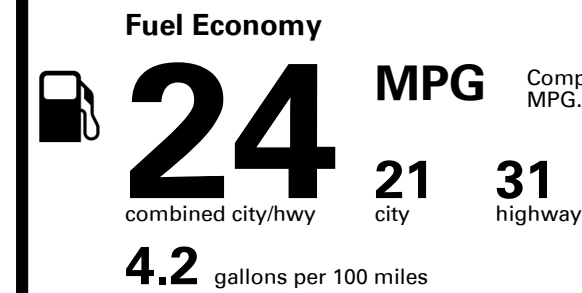

## EPA DOT Fuel Economy and Environment

Gasoline Vehicle

Compact Cars range from 14 to 114 MPG. The best vehicle rates 142 MPGe.

**You spend \$2,750 more in fuel costs over 5 years** compared to the average new vehicle.