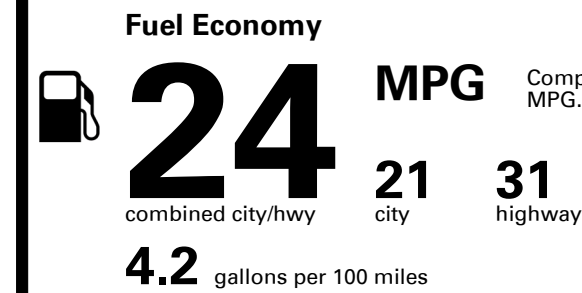

COMFORT & CONVENIENCE(cont.)

- Auto-Dimming Inside Rearview Mirror with HomeLink®
- Hands-Free Smart Trunk w/ Auto Open
- Dual Front & Single Rear USB Ports
- 10.25" Premium Navigation System
- 8" Color LCD Multi-Information Display
- Apple CarPlay(TM) & Android Auto(TM)
- AM/FM/XM Radio®/HD Radio®

GENESIS WARRANTY

- 5-year/60,000-mile New Vehicle Warranty*
- 10-year/100,000-mile Powertrain Warranty*
- 7-year/Unlimited-mile Anti-perforation Warranty*
- Limited warranties, see dealer for details

Full Tank of Gas

Additional Standard Features

- Carpeted Floor Mats

Manufacturer's Suggested Retail Price: $37,525.00

ADDED FEATURES:

- *ADRIATIC BLUE(RY5) Paint $500.00

Accessories

- *Cargo Tray $150.00
- *First Aid Kit $45.00
- *Rear Bumper Appliqué $85.00
- *Wheel Locks $85.00

SOLD TO: AZ703   **SHIPPED TO: AZ703**
EARNHARDT GENESIS OF GILBERT
3252 S. AUTO WAY
GILBERT AZ 85297

VIN: KMTG34TA1NU087670	ENGINE: G4KLM041852	EXTERIOR COLOR: ADRIATIC BLUE	INTERIOR/SEAT COLOR: SANDSTORM
MODEL: R0422R45	PORT OF ENTRY: HU	TRANSPORT: TRUCK	ACCESSORY WEIGHT: 16 lbs./ 7 kgs.

EMISSIONS:
This vehicle is certified to meet emission requirements in all 50 states

Inland Freight & Handling : $1,045.00

TOTAL PRICE: $39,435.00

EPA DOT Fuel Economy and Environment

Compact Cars range from 14 to 114 MPG. The best vehicle rates 142 MPGe.

You spend $2,750
more in fuel costs over 5 years
compared to the average new vehicle.

Annual fuel cost $1,850