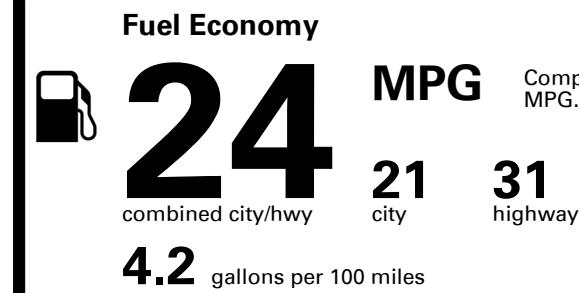

GENESIS WARRANTY

- 5-year/60,000-mile New Vehicle Warranty*
- 10-year/100,000-mile Powertrain Warranty*
- 7-year/Unlimited-mile Anti-perforation Warranty*
- Limited warranties, see dealer for details

Full Tank of Gas

Additional Standard Features

- Carpeted Floor Mats

Manufacturer's Suggested Retail Price: $37,525.00

ADDED FEATURES:

*Prestige Package: $4,000.00

- 19" Alloy Wheels
- Leather Seating Surfaces
- Wide Sunroof
- Lexicon® 15-Speaker Premium Audio System
- Parking Distance Warning - Forward & Reverse
- Integrated Memory System
- Power Tilt-and-Telescopic Steering Wheel
- Aluminum Trim
- Rain-Sensing Wipers
- Passenger Walk-in Device
- Passenger 4-Way Lumbar
- Wireless Device Charging
- Acoustic Laminated Glass (Front Side)

Accessories

- *Cargo Tray $150.00
- *First Aid Kit $45.00
- *Wheel Locks $85.00

Inland Freight & Handling : $1,045.00

TOTAL PRICE: $42,850.00

264 A 2712KEMERA

SOLD TO: CA727 SHIPPED TO: CA727
GENESIS OF CORONA
2525 WARDLOW ROAD
CORONA CA 92882

VIN: KMTG34TA0NU092648	ENGINE: G4KLM060507	EXTERIOR COLOR: SIBERIAN ICE	INTERIOR/SEAT COLOR: OBSIDIAN BLACK/OBSIDIAN
MODEL: R0422R45	PORT OF ENTRY: HU	TRANSPORT: TRUCK	ACCESSORY WEIGHT: 15 lbs./ 7 kgs.

EMISSIONS:
This vehicle is certified to meet emission requirements in all 50 states

EPA DOT Fuel Economy and Environment

Compact Cars range from 14 to 114 MPG. The best vehicle rates 142 MPGe.

You spend $2,750
more in fuel costs over 5 years
compared to the average new vehicle.

Annual fuel cost $1,850