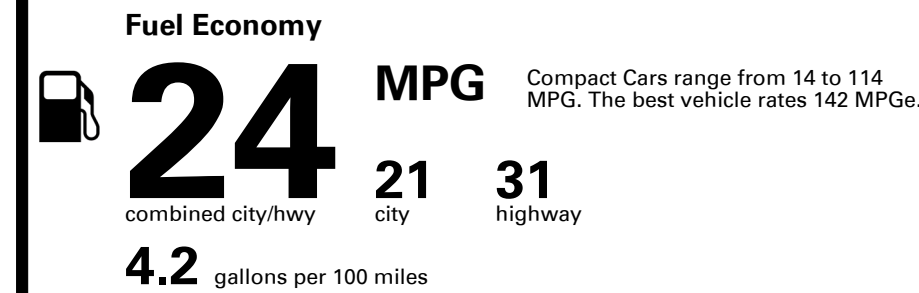

EMISSIONS:
 This vehicle is certified to meet emission requirements in all 50 states

Inland Freight & Handling : \$1,045.00

TOTAL PRICE: \$39,435.00

EPA DOT Fuel Economy and Environment

You spend \$2,750
 more in fuel costs over 5 years compared to the average new vehicle.