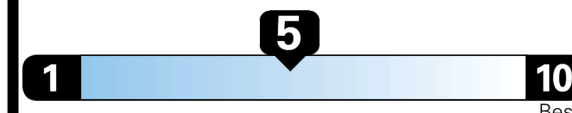

Fuel Economy & Greenhouse Gas Rating (tailpipe only)