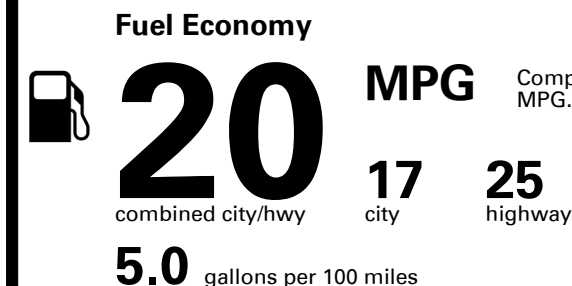

Full Tank of Gas

Manufacturer's Suggested Retail Price: $48,200.00

ADDED FEATURES:

- ***Prestige Package: $2,850.00**
  - Heads-Up Display
  - Surround View Monitor
  - Nappa Leather Seating Surfaces with Luxury Quilting
  - Heated Rear Seats
  - Power Trunk
  - Microfiber Suede Headliner
- ***Sport Package: $1,300.00**
  - Electronically Controlled Suspension
  - 19" Sport Alloy Wheels w/ Summer Tires (RWD) or All-Season Tires (AWD)
  - Copper Headlight Bezel Accents
  - Dark Tint Taillight Covers
  - Dark Chrome Grille & Window Trim
  - Black Nappa Leather Seating Surfaces with Sport Quilting

Accessories

- *Cargo Tray $150.00
- *First Aid Kit $45.00
- *Illuminated Door Scuffs $395.00
- *Mud Guards $70.00
- *Rear Bumper Appliqué $80.00
- *All Season Floor Liners $195.00

Inland Freight & Handling : $1,025.00

TOTAL PRICE: $54,310.00

240 A 2631QMORNI

SOLD TO: NJ708
GENESIS OF SOUTH BRUNSWICK
3905 ROUTE 1 SOUTH
MONMOUTH JUNCTION NJ 08852

SHIPPED TO: NJ708

VIN: KMTG34LE8MU072097	ENGINE: G6DPKA249422	EXTERIOR COLOR: SIBERIAN ICE	INTERIOR/SEAT COLOR: BLACK W/ GRAY
MODEL: R0442A65	PORT OF ENTRY: PH	TRANSPORT: TRUCK	ACCESSORY WEIGHT: 23 lbs./ 10 kgs.

EMISSIONS:
This vehicle is certified to meet emission requirements in all 50 states

EPA DOT Fuel Economy and Environment

Gasoline Vehicle

Compact Cars range from 14 to 113 MPG. The best vehicle rates 141 MPGe.

You spend $4,750
more in fuel costs over 5 years compared to the average new vehicle.

Annual fuel cost $2,450

Fuel Economy & Greenhouse Gas Rating (tailpipe only)

Smog Rating (tailpipe only)

This vehicle emits 457 grams CO₂ per mile. The best emits 0 grams per mile (tailpipe only). Producing and distributing fuel also create emissions; learn more at fueleconomy.gov.

Actual results will vary for many reasons, including driving conditions and how you drive and maintain your vehicle. The average new vehicle gets 27 MPG and costs $7,500 to fuel over 5 years. Cost estimates are based on 15,000 miles per year at $ 2.70 per gallon. MPGe is miles per gasoline gallon equivalent. Vehicle emissions are a significant cause of climate change and smog.

fueleconomy.gov

Calculate personalized estimates and compare vehicles

GOVERNMENT 5-STAR SAFETY RATINGS

This vehicle has not been rated by the government for overall vehicle score, frontal crash, side crash or rollover risk.

Source: National Highway Traffic Safety Administration (NHTSA).
www.safercar.gov or 1-888-327-4236

Manufacturer's suggested retail price includes manufacturer's recommended pre-delivery service. Gasoline license and title fees state and local taxes and dealer installed options and accessories are not included in the manufacturer's suggested retail price. This label has been affixed to this vehicle by Hyundai Motor America, pursuant to the requirements of 15 U.S.C. 1231 et seq. which prohibits its removal or alteration prior to delivery to the ultimate purchaser.