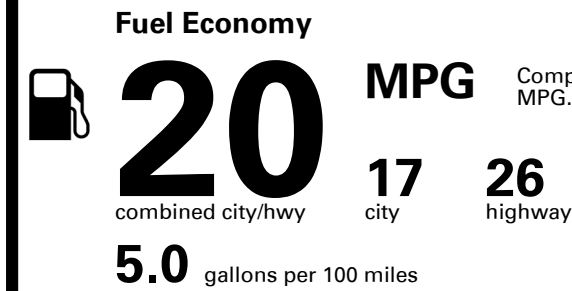

EMISSIONS:
This vehicle is certified to meet emission requirements in all 50 states

Inland Freight & Handling : \$1,025.00

TOTAL PRICE: \$50,750.00

226 A 2111KGLOVI

EPA DOT Fuel Economy and Environment

Gasoline Vehicle

Compact Cars range from 14 to 113 MPG. The best vehicle rates 141 MPGe.

You spend \$4,750 more in fuel costs over 5 years compared to the average new vehicle.

Annual fuel cost \$2,450

Fuel Economy & Greenhouse Gas Rating (tailpipe only)