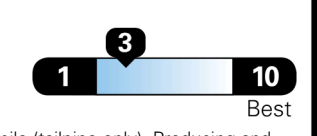

Smog Rating (tailpipe only)

This vehicle emits 447 grams CO₂ per mile. The best emits 0 grams per mile (tailpipe only). Producing and distributing fuel also create emissions; learn more at fueleconomy.gov.

Actual results will vary for many reasons, including driving conditions and how you drive and maintain your vehicle. The average new vehicle gets 27 MPG and costs $7,500 to fuel over 5 years. Cost estimates are based on 15,000 miles per year at $ 2.70 per gallon. MPGe is miles per gasoline gallon equivalent. Vehicle emissions are a significant cause of climate change and smog.

fueleconomy.gov

Calculate personalized estimates and compare vehicles