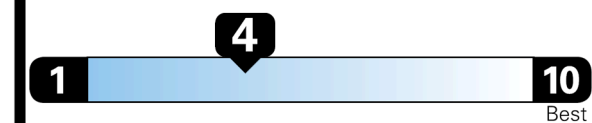

2021 G70 AWD 3.3T SPORT

THE GENESIS EXPERIENCE

- 3 Yr / 36K Complimentary Maintenance
- 3 Yr / 36K Complimentary Service Valet *
- 3 Yr Complimentary Genesis Connected Services *
- 3 Yr Complimentary Map Care
- * Exclusions may apply, see retailer for details

STANDARD FEATURES:

ADVANCED SAFETY TECHNOLOGY

- Vehicle Stability Management
- ESC with Traction Control & Brake Assist
- 7 Airbags Including Driver's Knee Airbag
- Forward Collision-Avoidance Assist with Pedestrian Detection
- Blind-Spot Collision Warning with Rear Cross-Traffic Collision Warning
- Lane Keeping Assist
- Driver Attention Warning
- Rearview Camera with Parking Guidelines
- High Beam Assist & Low Beam Assist
- Hillstart Assist Control
- Brembo® Braking System
- Rain-Sensing Wipers
- Front & Rear Parking Sensors

POWERTRAIN TECHNOLOGY

- 3.3L Twin-Turbo V6 (365HP/376lb-ft)
- 8-speed Automatic Transmission with Paddle-Shifters & Rev-Match
- Shift-by-Wire
- All-Wheel Drive
- Drive Mode Select with Custom Mode Setting
- Rack-mounted Motor-Driven Power Steering with Variable Gear Ratio
- Sport-Tuned Suspension w/ Ltd.-Slip Differential
- 19" Alloy Wheels with Michelin All-Season Tires - Front: P225/40R19, Rear: P255/35R19
- Dual Muffler Exhaust

COMFORT & CONVENIENCE

- Proximity Key with Push Button Start
- Automatic Full LED Headlights & LED Taillights
- LED Daytime Running Lights

COMFORT & CONVENIENCE(cont.)