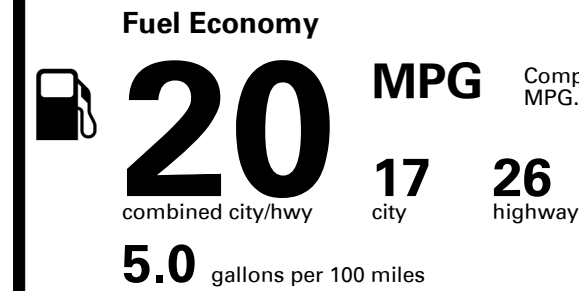

EMISSIONS:
This vehicle is certified to meet emission requirements in all 50 states

Inland Freight & Handling : \$1,025.00

TOTAL PRICE: \$51,065.00

226 A 2021KASIAN

EPA DOT Fuel Economy and Environment

Gasoline Vehicle

Compact Cars range from 14 to 113 MPG. The best vehicle rates 141 MPGe.

You spend \$4,750
more in fuel costs over 5 years
compared to the average new vehicle.

Annual fuel cost \$2,450

Fuel Economy & Greenhouse Gas Rating (tailpipe only)