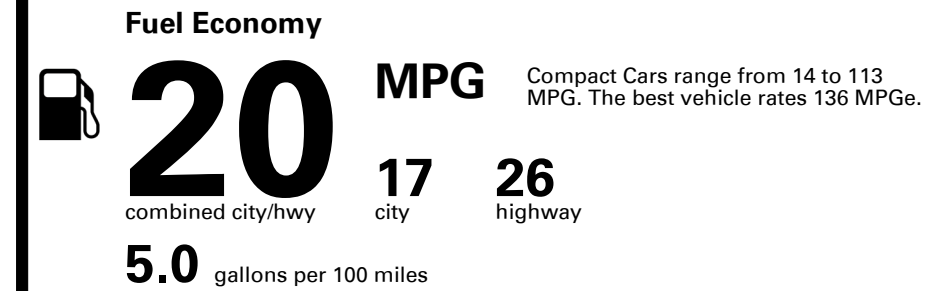

## EPA DOT Fuel Economy and Environment

**You spend \$4,750**  
 more in fuel costs over 5 years compared to the average new vehicle.

**Annual fuel cost \$2,450**