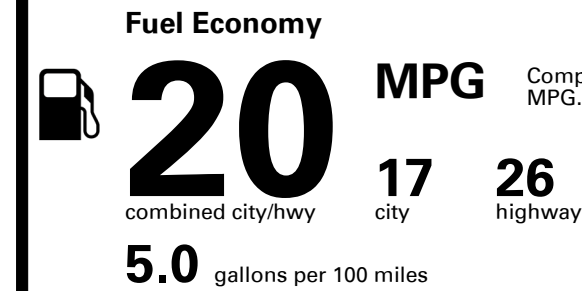

GENESIS WARRANTY

- 5-year/60,000-mile New Vehicle Warranty*
- 10-year/100,000-mile Powertrain Warranty*
- 7-year/Unlimited-mile Anti-perforation Warranty*
- Limited warranties, see dealer for details

Full Tank of Gas

Manufacturer's Suggested Retail Price: $46,200.00

ADDED FEATURES:

- *HAVANA RED(Z5E) Paint $400.00
- *Prestige Package: $2,850.00
  - Heads-Up Display
  - Surround View Monitor
  - Nappa Leather Seating Surfaces with Luxury Quilting
  - Heated Rear Seats
  - Power Trunk
  - Microfiber Suede Headliner
- *Sport Package: $1,300.00
  - Electronically Controlled Suspension
  - 19" Sport Alloy Wheels w/ Summer Tires (RWD) or All-Season Tires (AWD)
  - Copper Headlight Bezel Accents
  - Dark Tint Taillight Covers
  - Dark Chrome Grille & Window Trim
  - Black Nappa Leather Seating Surfaces with Sport Quilting

Accessories

- *Cargo Tray $150.00
- *First Aid Kit $45.00
- *Illuminated Door Scuffs $395.00

Inland Freight & Handling : $1,025.00

TOTAL PRICE: $52,365.00

329 A 3411HRCC

SOLD TO: NC709
GENESIS OF ASHEVILLE
860 TUNNEL ROAD
ASHEVILLE NC 28805

SHIPPED TO: NC709

VIN: KMTG34LE2MU076100	ENGINE: G6DPLA527934	EXTERIOR COLOR: HAVANA RED	INTERIOR/SEAT COLOR: BLACK W/ RED
MODEL: R0442R65	PORT OF ENTRY: BR	TRANSPORT: TRUCK	ACCESSORY WEIGHT: 15 lbs./ 7 kgs.

EMISSIONS:
This vehicle is certified to meet emission requirements in all 50 states

EPA DOT Fuel Economy and Environment

Gasoline Vehicle

Compact Cars range from 14 to 114 MPG. The best vehicle rates 141 MPGe.

You spend $4,750
more in fuel costs over 5 years
compared to the average new vehicle.

Annual fuel cost $2,450

Fuel Economy & Greenhouse Gas Rating (tailpipe only)