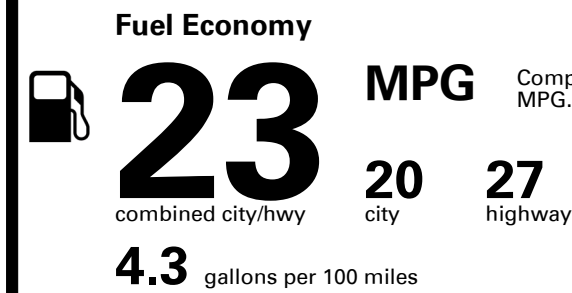

## EPA DOT Fuel Economy and Environment

Gasoline Vehicle

Compact Cars range from 14 to 114 MPG. The best vehicle rates 141 MPGe.

**You spend \$3,000**  
 more in fuel costs over 5 years compared to the average new vehicle.